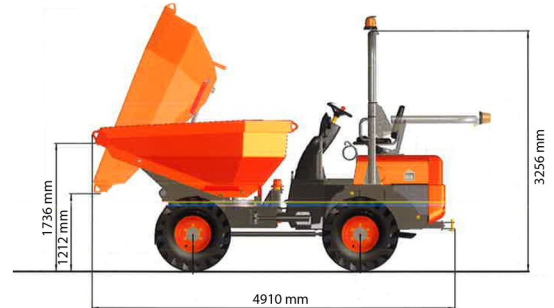

DUMPER

AUSA D601 AHG

Construction and earthmoving machines

» AUSA D601 AHG

Drive	4x4
Loading capacity	6000 kg
Capacity	3130 l
Length	4,91 m
Width	2,21 m
Height	3,26 m
Weight	4380 kg

ACCESSORIES

- Fuel tank 1100 l with pump
- Synthetic ramps
- Licence plate