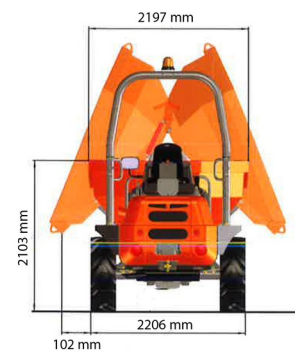

DUMPER

AUSA D601 AHG

Construction and earthmoving machines

» AUSA D601 AHG

Drive	4x4
Loading capacity	6000 kg
Capacity	3130 l
Length	4,91 m
Width	2,21 m
Height	3,26 m
Weight	4380 kg

ACCESSORIES

- Fuel tank 1100 l with pump
- Synthetic ramps
- Licence plate