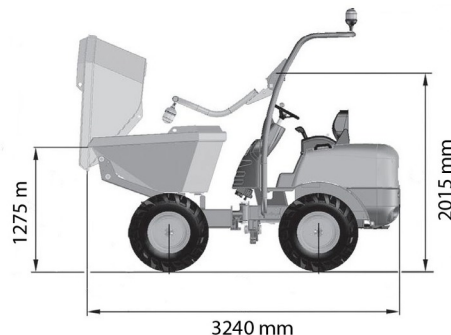

DUMPER

AUSA D150 AHG

Construction and earthmoving machines

» AUSA D150 AHG

Daily price	€ 110
2 to 4 days	€ 90 /day
Weekly price	€ 440
From 4 weeks	€ 325 /week

Drive	4x4
Loading capacity	1500 kg
Capacity	626 l
Length	3,24 m
Width	1,45 m
Height	2,02 m
Weight	1500 kg

ACCESSORIES

- Fuel tank 1100 l with pump
- Synthetic ramps
- Licence plate

Diesel engine

Tipping type : Swivel

If you have any questions about this machine or any accessory, please call us at +32(0)56 222 111 or send us an email. There will be a cleaning and environmental charge if the machine is returned dirty or full of mud.