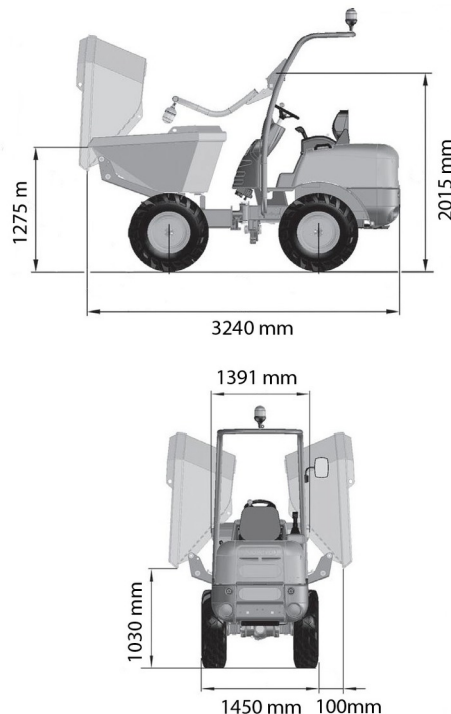

# AUSA D150 AHG

Construction and earthmoving machines

» AUSA D150 AHG

Drive	4x4
Loading capacity	1500 kg
Capacity	626 l
Length	3,24 m
Width	1,45 m
Height	2,02 m
Weight	1500 kg

**ACCESSORIES**

- Fuel tank 1100 l with pump
- Synthetic ramps
- Licence plate