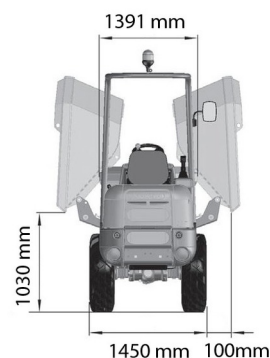

DUMPER

AUSA D150 AHG

Construction and earthmoving machines

» AUSA D150 AHG

Daily price	€ 110
2 to 4 days	€ 90 /day
Weekly price	€ 440
From 4 weeks	€ 325 /week

Drive	4x4
Loading capacity	1500 kg
Capacity	626 l
Length	3,24 m
Width	1,45 m
Height	2,02 m
Weight	1500 kg