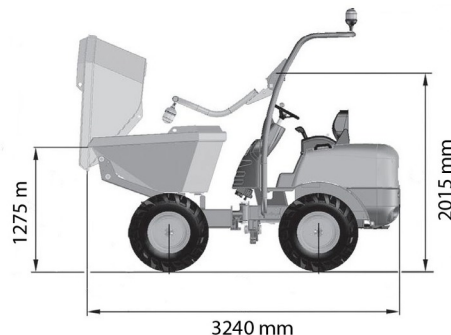

DUMPER

AUSA D150 AHG

Construction and earthmoving machines

» AUSA D150 AHG

Daily price	€ 110
2 to 4 days	€ 90 /day
Weekly price	€ 440
From 4 weeks	€ 325 /week

Drive	4x4
Loading capacity	1500 kg
Capacity	626 l
Length	3,24 m
Width	1,45 m
Height	2,02 m
Weight	1500 kg

ACCESSORIES

- Fuel tank 1100 l with pump
- Synthetic ramps
- Licence plate

Diesel engine

Tipping type : Swivel

If you have any questions about this machine or any accessory, please call us at +32(0)56 222 111 or send us an email.