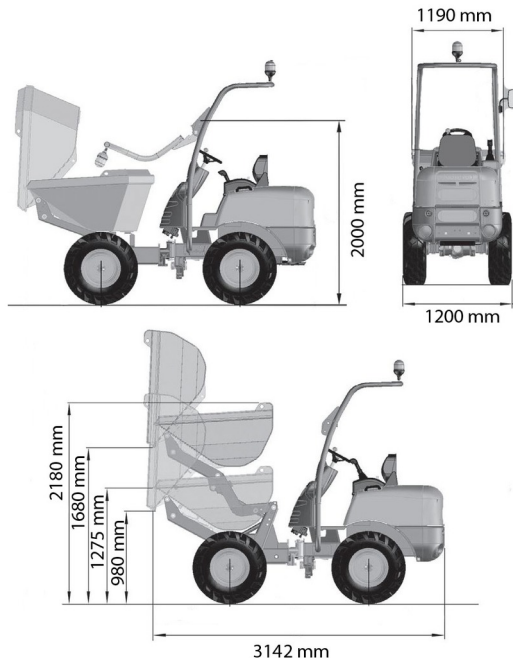

DUMPER

# AUSA D120 AHA

Construction and earthmoving machines

» AUSA D120 AHA

Daily price	€ 105
2 to 4 days	€ 85 /day
Weekly price	€ 415
From 4 weeks	€ 310 /week

Drive	4x4
Loading capacity	1200 kg
Capacity	515 l
Length	3,14 m
Width	1,20 m
Height	2,00 m
Weight	1375 kg