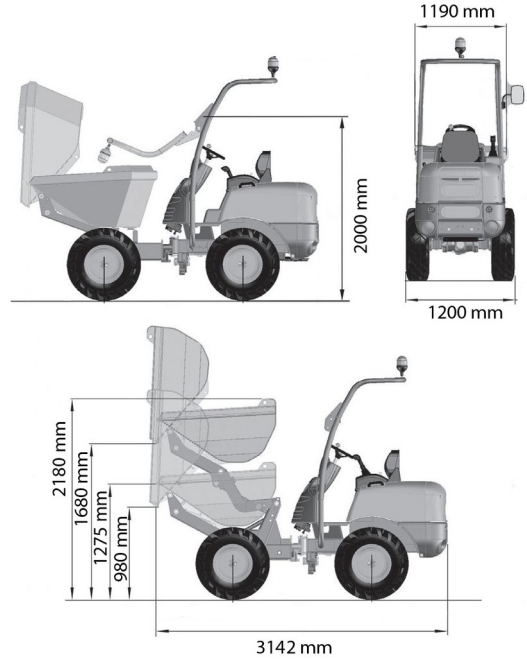

DUMPER

# AUSA D120 AHA

Construction and earthmoving machines

» AUSA D120 AHA

Drive	4x4
Loading capacity	1200 kg
Capacity	515 l
Length	3,14 m
Width	1,20 m
Height	2,00 m
Weight	1375 kg

**ACCESSORIES**

- Fuel tank 1100 l with pump
- Synthetic ramps
- Licence plate