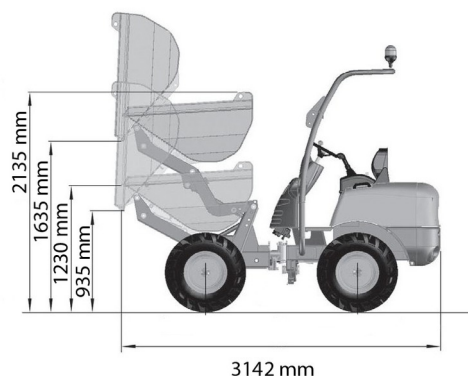

## AUSA D100 AHA

Daily price	€ 100
2 to 4 days	€ 80 /day
Weekly price	€ 395
From 4 weeks	€ 295 /week

Drive	4x4
Loading capacity	1000 kg
Capacity	395 l
Length	3,14 m
Width	1,10 m
Height	2,61 m
Weight	1300 kg