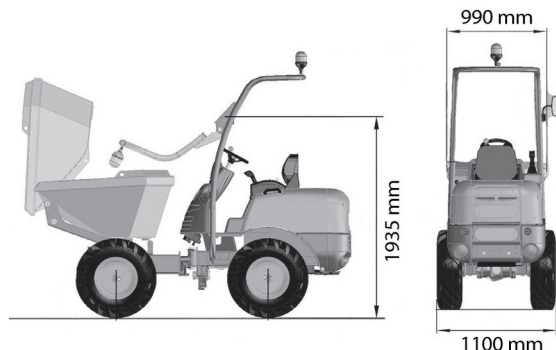

DUMPER

## AUSA D100 AHA

Daily price	€ 100
2 to 4 days	€ 80 /day
Weekly price	€ 395
From 4 weeks	€ 295 /week

Drive	4x4
Loading capacity	1000 kg
Capacity	395 l
Length	3,14 m
Width	1,10 m
Height	2,61 m
Weight	1300 kg