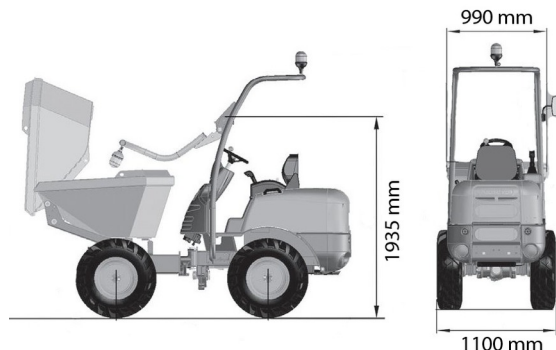

DUMPER

AUSA D100 AHA

Construction and earthmoving machines

» AUSA D100 AHA

Daily price	€ 100
2 to 4 days	€ 80 /day
Weekly price	€ 395
From 4 weeks	€ 295 /week

Drive	4x4
Loading capacity	1000 kg
Capacity	395 l
Length	3,14 m
Width	1,10 m
Height	2,61 m
Weight	1300 kg