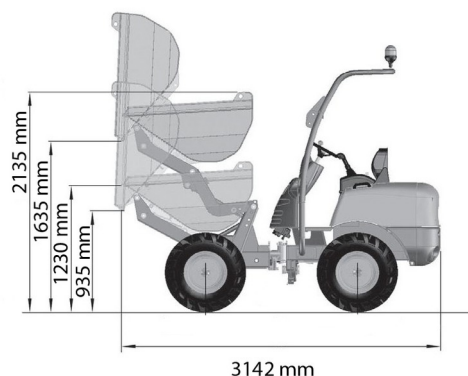

DUMPER

AUSA D100 AHA

Construction and earthmoving machines

» AUSA D100 AHA

Daily price	€ 100
2 to 4 days	€ 80 /day
Weekly price	€ 395
From 4 weeks	€ 295 /week

Drive	4x4
Loading capacity	1000 kg
Capacity	395 l
Length	3,14 m
Width	1,10 m
Height	2,61 m
Weight	1300 kg