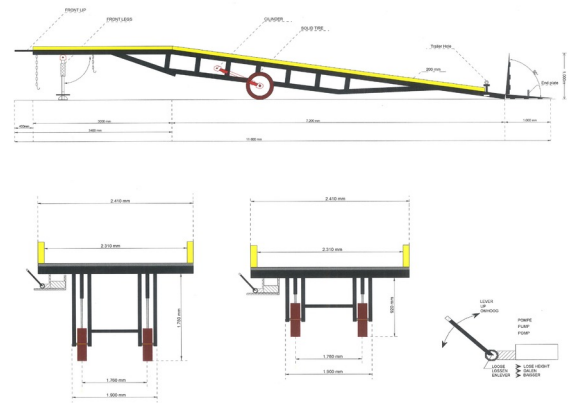

YARD RAMP

Lift trucks and telescopic handlers

GS 1211-II

» GS 1211-II

Daily price	Call us
2 to 4 days	Call us
Weekly price	€
From 4 weeks	€ /week

Loading capacity	12000 kg
Length	11,65 m
Width	2,21 m
Height	0,77 m

Battery

Adjustable height: 765 - 1850 mm

Consult our website www.dumarent.be for the technical data sheet
If you have any questions about this machine or any accessory, please call us at +32(0)56 222 111 or send us an email.