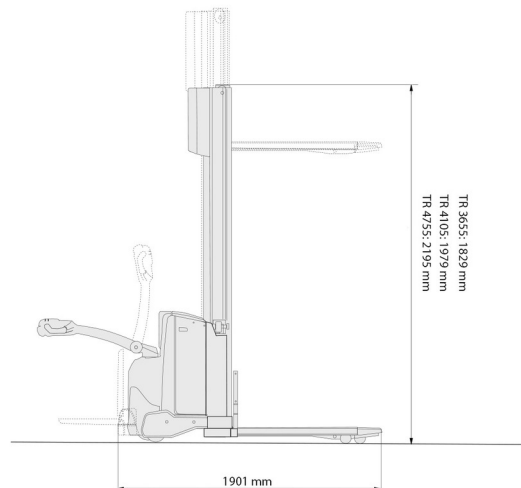

STACKER

BT SWE 140

Lift trucks and telescopic handlers

» BT SWE 140

Daily price	€ 100
2 to 4 days	€ 80 /day
Weekly price	€ 285
From 4 weeks	€ 220 /week

Lifting capacity	1400 kg
Length	1,90 m
Width	0,77 m
Height	1,83 m
Weight	929 kg