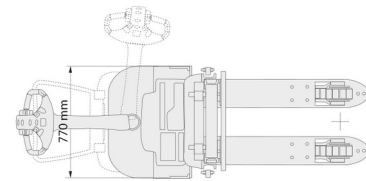

STACKER

Lift trucks and telescopic handlers

BT SWE 140

» BT SWE 140

Lifting capacity	1400 kg
Length	1,90 m
Width	0,77 m
Height	1,83 m
Weight	929 kg

Battery

Different mast types available.

Consult our website www.dumarent.be for the technical data sheet
If you have any questions about this machine or any accessory, please call us at +32(0)56 222 111 or send us an email.