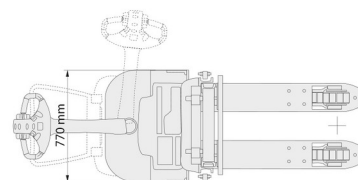

STACKER

BT SWE 140

Lift trucks and telescopic handlers

» BT SWE 140

Daily price	€ 100
2 to 4 days	€ 80 /day
Weekly price	€ 285
From 4 weeks	€ 220 /week

Lifting capacity	1400 kg
Length	1,90 m
Width	0,77 m
Height	1,83 m
Weight	929 kg