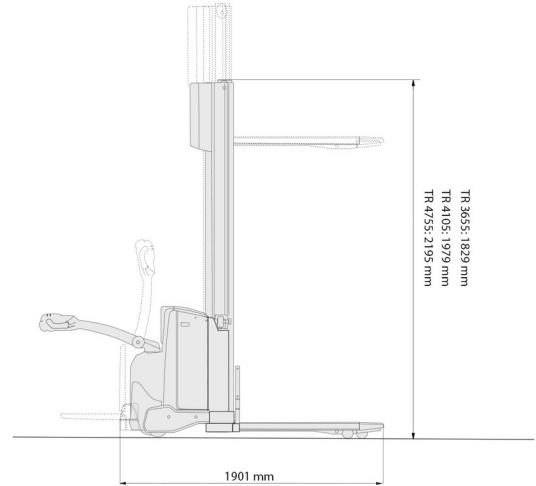

STACKER

Lift trucks and telescopic handlers

BT SWE 140

» BT SWE 140

Lifting capacity	1400 kg
Length	1,90 m
Width	0,77 m
Height	1,83 m
Weight	929 kg

Battery

Different mast types available.

Consult our website www.dumarent.be for the technical data sheet
If you have any questions about this machine or any accessory, please call us at +32(0)56 222 111 or send us an email.