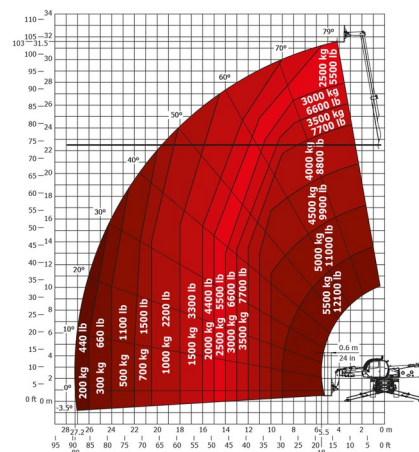

ROTATING TELEHANDLER

MANITOU MRT3255 P+

Lift trucks and telescopic handlers

» MANITOU MRT3255 P+

| | |
|------------------|----------|
| Lifting capacity | 5500 kg |
| Drive | 4x4x4 |
| Reach height | 32000 mm |
| Length | 8,11 m |
| Width | 2,50 m |
| Height | 3,31 m |
| Weight | 23986 kg |