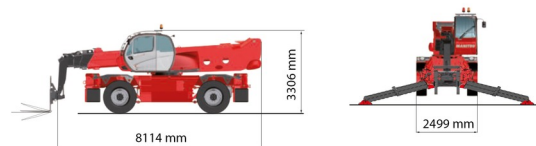

Diesel engine

Radiographic remote control

Consult our website www.dumarent.be for the technical data sheet

If you have any questions about this machine or any accessory, please call us at +32(0)56 222 111 or send us an email.

There will be a cleaning and environmental charge if the machine is returned dirty or full of mud.

* All prices are VAT excluded.

* A deposit may be requested.

Duma Rent bvba - Torkonjestraat 23, BE-8510 Marke
T +32(0)56 222 111 · Fax +32(0)56 716 141
info@dumarent.be · www.dumarent.be

Region West-Flanders 056 222 111	Region East-Flanders 09 228 28 22	Region Antwerp 03 887 87 81	Region Brussels 02 705 05 09	Region Charleroi 071 33 36 38