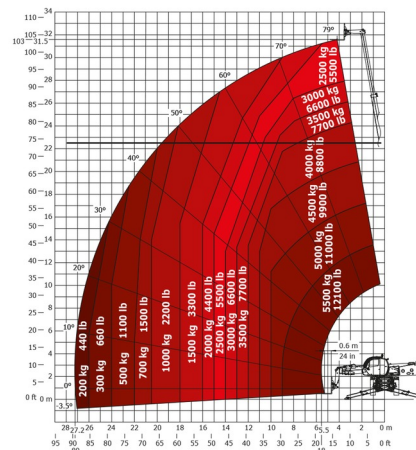

ROTATING TELEHANDLER

MANITOU MRT3255 P+

Lift trucks and telescopic handlers

MANITOU MRT3255 P+

Daily price	€ 950
2 to 4 days	€ 760 /day
Weekly price	€ 3200
From 4 weeks	€ 2565 /week

Lifting capacity	5500 kg
Drive	4x4x4
Reach height	32000 mm
Length	8,11 m
Width	2,50 m
Height	3,31 m
Weight	23986 kg