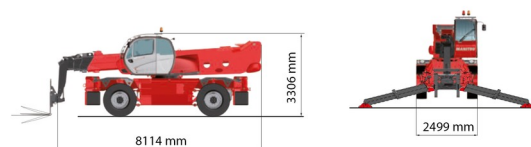

ROTATING TELEHANDLER

MANITOU MRT3255 P+

Lift trucks and telescopic handlers

» MANITOU MRT3255 P+

| | |
|------------------|----------|
| Lifting capacity | 5500 kg |
| Drive | 4x4x4 |
| Reach height | 32000 mm |
| Length | 8,11 m |
| Width | 2,50 m |
| Height | 3,31 m |
| Weight | 23986 kg |