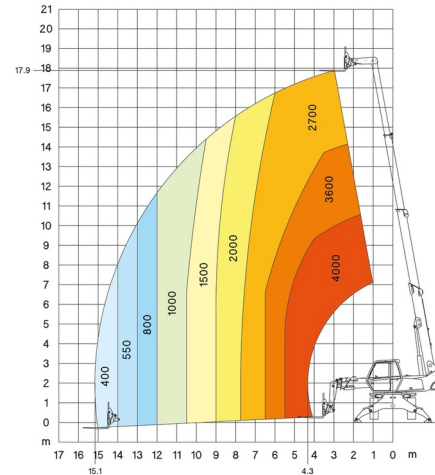

ROTATING TELEHANDLER

MANITOU MRT1840 EASY

Lift trucks and telescopic handlers

MANITOU MRT1840 EASY

Daily price	€ 380
2 to 4 days	€ 305 /day
Weekly price	€ 1250
From 4 weeks	€ 1015 /week

Lifting capacity	4000 kg
Drive	4x4x4
Reach height	17900 mm
Length	4,29 m
Width	2,39 m
Height	2,94 m
Weight	13300 kg