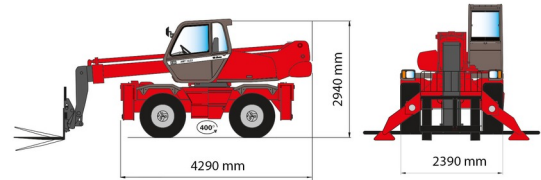

ROTATING TELEHANDLER

MANITOU MRT1840 EASY

Lift trucks and telescopic handlers

MANITOU MRT1840 EASY

Daily price	€ 380
2 to 4 days	€ 305 /day
Weekly price	€ 1250
From 4 weeks	€ 1015 /week

Lifting capacity	4000 kg
Drive	4x4x4
Reach height	17900 mm
Length	4,29 m
Width	2,39 m
Height	2,94 m
Weight	13300 kg

Diesel engine

Radiographic remote control

ACCESSORIES

- Hook CMF - 6 tons
- Winch - 3 tons
- Operator - CAT 2
- Fuel tank 1100 l with pump
- Work cage - 365 kg
- Multilifter GERENUK 500 kg
- Bucket 1.500 l - 2,40 m
- Bucket 2.000 l - 2,40 m
- Work cage - 1.000 kg
- Grab bucket 780 l
- Grab bucket 900 l - 2,40 m
- Jib with hook 6 ton (P6000)
- Grab bucket 1.000 l - 2,40 m
- Hook with winch - 600 kg
- Glass Vacuum lifter POWR-GRIP 635 kg
- Front-mounted hook P650