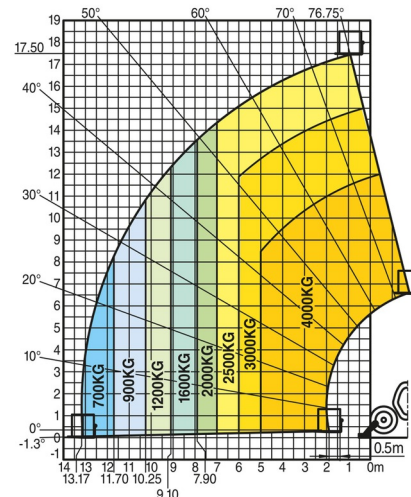

# MANITOU MT1840P

Lift trucks and telescopic handlers

» MANITOU MT1840P

Lifting capacity	4000 kg
Drive	4x4
Reach height	17500 mm
Length	6,27 m
Width	2,38 m
Height	2,51 m
Weight	11380 kg

-  2 Stabilisers in Front
-  Diesel engine