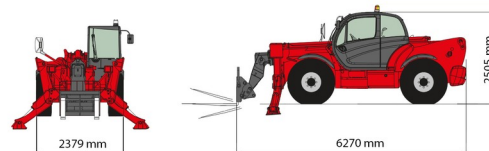

## » MANITOU MT1840P

Daily price	€ 275
2 to 4 days	€ 220 /day
Weekly price	€ 835
From 4 weeks	€ 625 /week

Lifting capacity	4000 kg
Drive	4x4
Reach height	17500 mm
Length	6,27 m
Width	2,38 m
Height	2,51 m
Weight	11380 kg