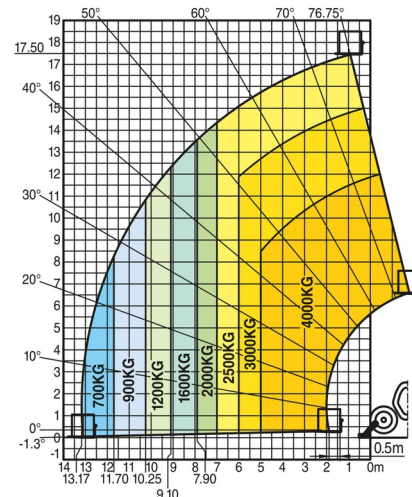

## » MANITOU MT1840P

Daily price	€ 275
2 to 4 days	€ 220 /day
Weekly price	€ 835
From 4 weeks	€ 625 /week

Lifting capacity	4000 kg
Drive	4x4
Reach height	17500 mm
Length	6,27 m
Width	2,38 m
Height	2,51 m
Weight	11380 kg