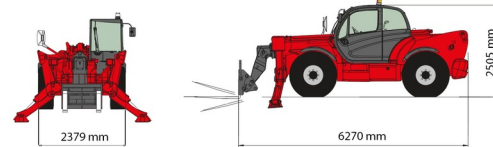

# MANITOU MT1840P

Lift trucks and telescopic handlers

» MANITOU MT1840P

Lifting capacity	4000 kg
Drive	4x4
Reach height	17500 mm
Length	6,27 m
Width	2,38 m
Height	2,51 m
Weight	11380 kg

-  2 Stabilisers in Front
-  Diesel engine