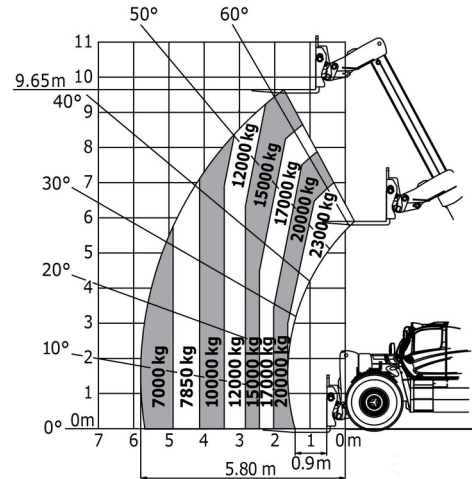

TELESCOPIC HANDLERS

Lift trucks and telescopic handlers

MANITOU MHT10230

MANITOU MHT10230

Daily price	€ 950
2 to 4 days	€ 760 /day
Weekly price	€ 3200
From 4 weeks	€ 2565 /week

Lifting capacity	23000 kg
Drive	4x4
Reach height	10000 mm
Length	7,00 m
Width	2,85 m
Height	3,06 m
Weight	29300 kg

ACCESSORIES

- Winch - 23 tons
- Operator - CAT 1
- Fuel tank 1100 l with pump
- Licence plate

Exceptional transport

Diesel engine

With air-conditioning, side shift, positioner and wide fork carriage 2,50 m.