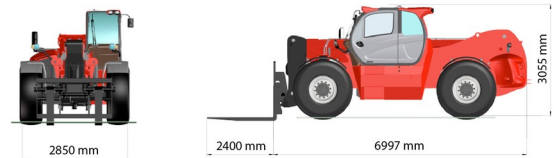

# MANITOU MHT10230

» MANITOU MHT10230

Lifting capacity	23000 kg
Drive	4x4
Reach height	10000 mm
Length	7,00 m
Width	2,85 m
Height	3,06 m
Weight	29300 kg

Exceptional transport

Diesel engine

With air-conditioning, side shift, positioner and wide fork carriage 2,50 m.