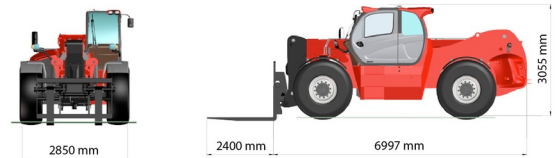

TELESCOPIC HANDLERS

Lift trucks and telescopic handlers

MANITOU MHT10230

MANITOU MHT10230

Daily price	€ 950
2 to 4 days	€ 760 /day
Weekly price	€ 3200
From 4 weeks	€ 2565 /week

Lifting capacity	23000 kg
Drive	4x4
Reach height	10000 mm
Length	7,00 m
Width	2,85 m
Height	3,06 m
Weight	29300 kg

ACCESSORIES

- Winch - 23 tons
- Operator - CAT 1
- Fuel tank 1100 l with pump
- Licence plate

Exceptional transport

Diesel engine

With air-conditioning, side shift, positioner and wide fork carriage 2,50 m.