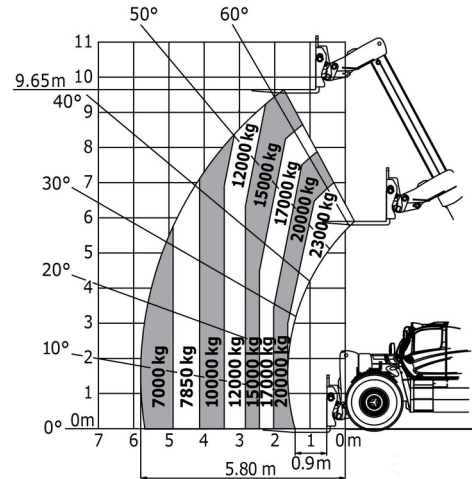

TELESCOPIC HANDLERS

Lift trucks and telescopic handlers

# MANITOU MHT10230

» MANITOU MHT10230

Lifting capacity	23000 kg
Drive	4x4
Reach height	10000 mm
Length	7,00 m
Width	2,85 m
Height	3,06 m
Weight	29300 kg

Exceptional transport

Diesel engine

With air-conditioning, side shift, positioner and wide fork carriage 2,50 m.