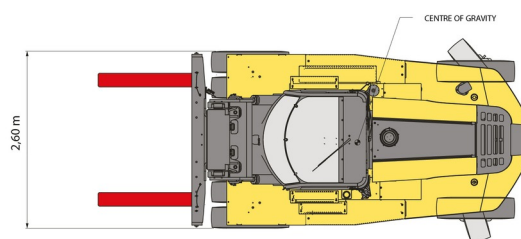

# MANITOU MHT10180

Lift trucks and telescopic handlers

» MANITOU MHT10180

Lifting capacity	18000 kg
Drive	4x4x4
Reach height	9630 mm
Length	6,61 m
Width	2,52 m
Height	3,00 m
Weight	24000 kg

ACCESSORIES

- Operator - CAT 1
- Fuel tank 1100 l with pump
- Licence plate