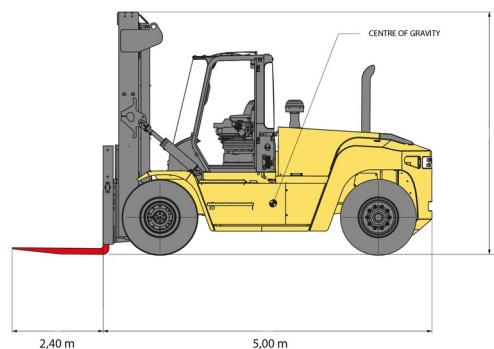

# MANITOU MHT10180

Lift trucks and telescopic handlers

» MANITOU MHT10180

Lifting capacity	18000 kg
Drive	4x4x4
Reach height	9630 mm
Length	6,61 m
Width	2,52 m
Height	3,00 m
Weight	24000 kg

ACCESSORIES

- Operator - CAT 1
- Fuel tank 1100 l with pump
- Licence plate

Exceptional transport

Diesel engine

With airconditioning, sideshift, positioner & wide fork carriage 2,50 m.

Consult our website [www.dumarent.be](http://www.dumarent.be) for the technical data sheet

If you have any questions about this machine or any accessory, please call us at +32(0)56 222 111 or send us an email.