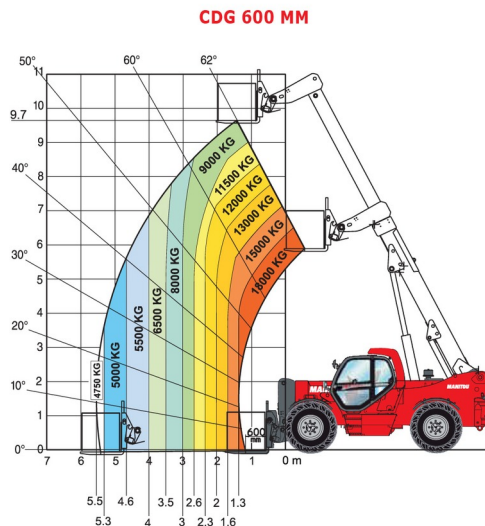

TELESCOPIC HANDLERS

Lift trucks and telescopic handlers

MANITOU MHT10180

MANITOU MHT10180

Daily price	€ 770
2 to 4 days	€ 615 /day
Weekly price	€ 2600
From 4 weeks	€ 2080 /week

Lifting capacity	18000 kg
Drive	4x4x4
Reach height	9630 mm
Length	6,61 m
Width	2,52 m
Height	3,00 m
Weight	24000 kg

ACCESSORIES

- Operator - CAT 1
- Fuel tank 1100 l with pump
- Licence plate

Exceptional transport

Diesel engine

With airconditioning, sideshift, positioner & wide fork carriage 2,50 m.

Consult our website www.dumarent.be for the technical data sheet