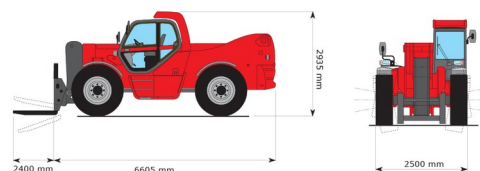

ACCESSORIES

- Operator - CAT 1
- Fuel tank 1100 l with pump
- Licence plate

Exceptional transport

Diesel engine

With airconditioning, sideshift, positioner & wide fork carriage 2,50 m.

Consult our website www.dumarent.be for the technical data sheet

If you have any questions about this machine or any accessory, please call us at +32(0)56 222 111 or send us an email.

There will be a cleaning and environmental charge if the machine is returned dirty or full of mud.

* All prices are VAT excluded.

* A deposit may be requested.

duma rent
on different places !

Duma Rent bvba - Torkonjestraat 23, BE-8510 Marke
T +32(0)56 222 111 • Fax +32(0)56 716 141
info@dumarent.be • www.dumarent.be

Region West-Flanders
056 222 111

Region East-Flanders
09 228 28 22

Region Antwerp
03 887 87 81

Region Brussels
02 705 05 09

Region Charleroi
071 33 36 38