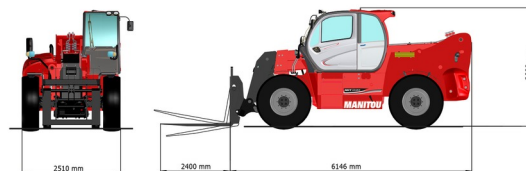

TELESCOPIC HANDLERS

Lift trucks and telescopic handlers

MANITOU MHT10130

» MANITOU MHT10130

Daily price	€ 595
2 to 4 days	€ 475 /day
Weekly price	€ 1980
From 4 weeks	€ 1485 /week

Lifting capacity	13000 kg
Drive	4x4
Reach height	10000 mm
Length	6,15 m
Width	2,51 m
Height	2,99 m
Weight	18490 kg

Diesel engine

With air-conditioning, side shift, positioner and wide fork carriage 2,50 m.

Consult our website www.dumarent.be for the technical data sheet
If you have any questions about this machine or any accessory, please call us at +32(0)56 222 111 or send us an email.