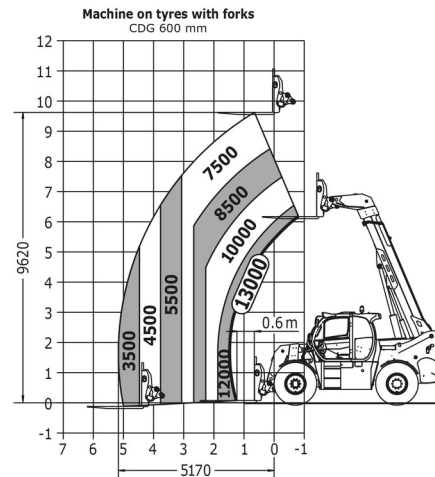

TELESCOPIC HANDLERS

Lift trucks and telescopic handlers

MANITOU MHT10130

» MANITOU MHT10130

Daily price	€ 595
2 to 4 days	€ 475 /day
Weekly price	€ 1980
From 4 weeks	€ 1485 /week

Lifting capacity	13000 kg
Drive	4x4
Reach height	10000 mm
Length	6,15 m
Width	2,51 m
Height	2,99 m
Weight	18490 kg

Diesel engine

With air-conditioning, side shift, positioner and wide fork carriage 2,50 m.

Consult our website www.dumarent.be for the technical data sheet
If you have any questions about this machine or any accessory, please call us at +32(0)56 222 111 or send us an email.