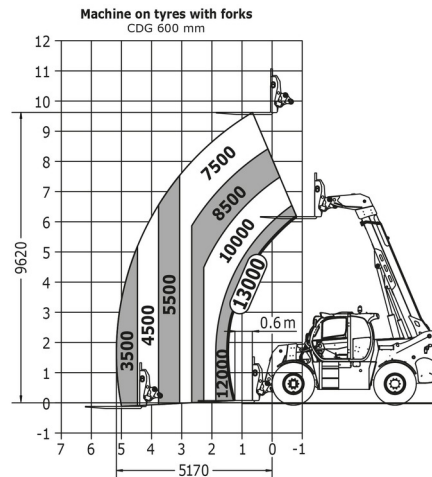

TELESCOPIC HANDLERS

Lift trucks and telescopic handlers

MANITOU MHT10130

» MANITOU MHT10130

Lifting capacity	13000 kg
Drive	4x4
Reach height	10000 mm
Length	6,15 m
Width	2,51 m
Height	2,99 m
Weight	18490 kg

Diesel engine

With air-conditioning, side shift, positioner and wide fork carriage 2,50 m.

Consult our website www.dumarent.be for the technical data sheet
If you have any questions about this machine or any accessory, please call us at +32(0)56 222 111 or send us an email.