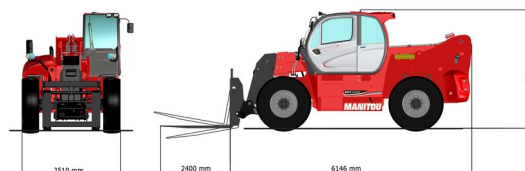

TELESCOPIC HANDLERS

Lift trucks and telescopic handlers

MANITOU MHT10130

» MANITOU MHT10130

Lifting capacity	13000 kg
Drive	4x4
Reach height	10000 mm
Length	6,15 m
Width	2,51 m
Height	2,99 m
Weight	18490 kg

Diesel engine

With air-conditioning, side shift, positioner and wide fork carriage 2,50 m.

Consult our website www.dumarent.be for the technical data sheet
If you have any questions about this machine or any accessory, please call us at +32(0)56 222 111 or send us an email.