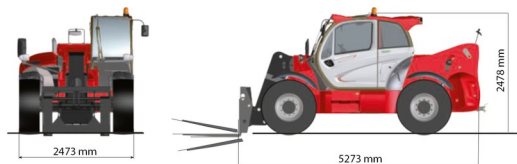

TELESCOPIC HANDLERS

MANITOU MHT790

Lift trucks and telescopic handlers

MANITOU MHT790

Daily price	€ 370
2 to 4 days	€ 295 /day
Weekly price	€ 1145
From 4 weeks	€ 860 /week

Lifting capacity	9000 kg
Drive	4x4
Reach height	6840 mm
Length	5,27 m
Width	2,47 m
Height	2,48 m
Weight	13020 kg

ACCESSORIES

- Operator - CAT 1
- Fuel tank 1100 l with pump
- Bucket 1.500 l - 2,40 m
- Bucket 2.500 l - 2,40 m
- Jib with hook - 9 tons
- Licence plate

Diesel engine

Consult our website www.dumarent.be for the technical data sheet
 If you have any questions about this machine or any accessory, please call us at +32(0)56 222 111 or send us an email.
 There will be a cleaning and environmental charge if the machine is returned dirty or full of mud.