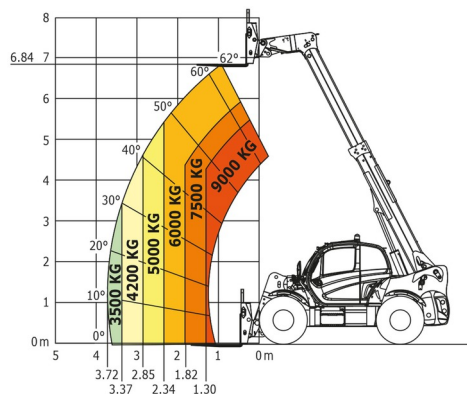

TELESCOPIC HANDLERS

MANITOU MHT790

Lift trucks and telescopic handlers

MANITOU MHT790

Daily price	€ 370
2 to 4 days	€ 295 /day
Weekly price	€ 1145
From 4 weeks	€ 860 /week

Lifting capacity	9000 kg
Drive	4x4
Reach height	6840 mm
Length	5,27 m
Width	2,47 m
Height	2,48 m
Weight	13020 kg

ACCESSORIES

- Operator - CAT 1
- Fuel tank 1100 l with pump
- Bucket 1.500 l - 2,40 m
- Bucket 2.500 l - 2,40 m
- Jib with hook - 9 tons
- Licence plate

Diesel engine

Consult our website www.dumarent.be for the technical data sheet
 If you have any questions about this machine or any accessory, please call us at +32(0)56 222 111 or send us an email.
 There will be a cleaning and environmental charge if the machine is returned dirty or full of mud.