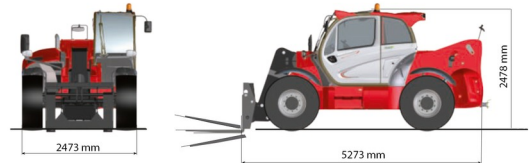

# MANITOU MHT790

Lift trucks and telescopic handlers

» MANITOU MHT790

Lifting capacity	9000 kg
Drive	4x4
Reach height	6840 mm
Length	5,27 m
Width	2,47 m
Height	2,48 m
Weight	13020 kg

ACCESSORIES

- Operator - CAT 1
- Fuel tank 1100 l with pump
- Bucket 1.500 l - 2,40 m
- Bucket 2.500 l - 2,40 m
- Jib with hook - 9 tons
- Licence plate