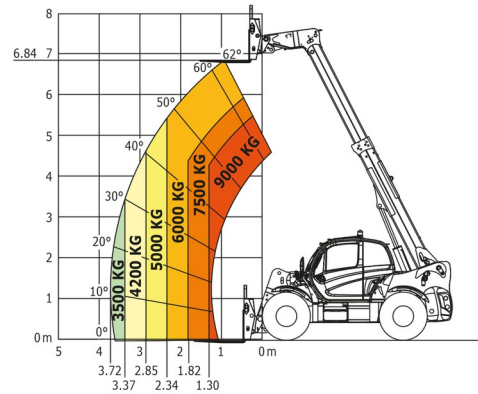

TELESCOPIC HANDLERS

# MANITOU MHT790

Lift trucks and telescopic handlers

» MANITOU MHT790

Lifting capacity	9000 kg
Drive	4x4
Reach height	6840 mm
Length	5,27 m
Width	2,47 m
Height	2,48 m
Weight	13020 kg

ACCESSORIES

- Operator - CAT 1
- Fuel tank 1100 l with pump
- Bucket 1.500 l - 2,40 m
- Bucket 2.500 l - 2,40 m
- Jib with hook - 9 tons
- Licence plate