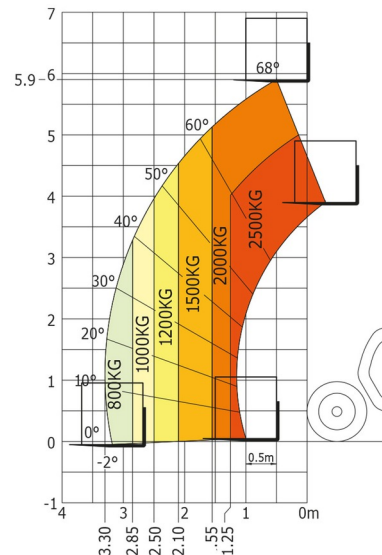

TELESCOPIC HANDLERS

MANITOU MLT625

Lift trucks and telescopic handlers

MANITOU MLT625

Daily price	€ 215
2 to 4 days	€ 170 /day
Weekly price	€ 720
From 4 weeks	€ 540 /week

Lifting capacity	2500 kg
Drive	4x4
Reach height	5900 mm
Length	3,89 m
Width	1,81 m
Height	2,00 m
Weight	4932 kg