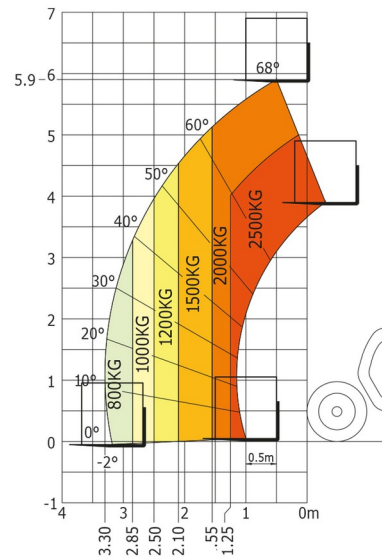

TELESCOPIC HANDLERS

MANITOU MLT625

Lift trucks and telescopic handlers

» MANITOU MLT625

Lifting capacity	2500 kg
Drive	4x4
Reach height	5900 mm
Length	3,89 m
Width	1,81 m
Height	2,00 m
Weight	4932 kg

ACCESSORIES

- Operator - CAT 1
- Pelican bin
- Fuel tank 1100 l with pump
- Bucket 1.500 l - 2,40 m
- Grab bucket 730 l - 1,85m
- Licence plate

Diesel engine

Consult our website www.dumarent.be for the technical data sheet