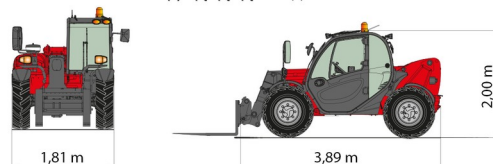

TELESCOPIC HANDLERS

MANITOU MLT625

Lift trucks and telescopic handlers

MANITOU MLT625

Daily price	€ 215
2 to 4 days	€ 170 /day
Weekly price	€ 720
From 4 weeks	€ 540 /week

Lifting capacity	2500 kg
Drive	4x4
Reach height	5900 mm
Length	3,89 m
Width	1,81 m
Height	2,00 m
Weight	4932 kg