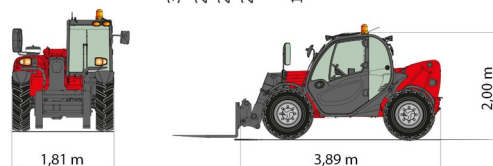

TELESCOPIC HANDLERS

MANITOU MLT625

Lift trucks and telescopic handlers

» MANITOU MLT625

Lifting capacity	2500 kg
Drive	4x4
Reach height	5900 mm
Length	3,89 m
Width	1,81 m
Height	2,00 m
Weight	4932 kg

ACCESSORIES

- Operator - CAT 1
- Pelican bin
- Fuel tank 1100 l with pump
- Bucket 1.500 l - 2,40 m
- Grab bucket 730 l - 1,85m
- Licence plate

Diesel engine

Consult our website www.dumarent.be for the technical data sheet