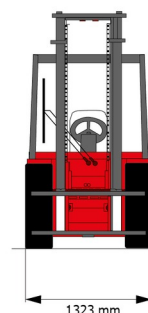

## » MANITOU MSI 25 T

Daily price	€ 145
2 to 4 days	€ 115 /day
Weekly price	€ 445
From 4 weeks	€ 335 /week

Lifting capacity	2500 kg
Reach height	4700 mm
Length	2,95 m
Width	1,32 m
Height	2,30 m
Weight	4150 kg