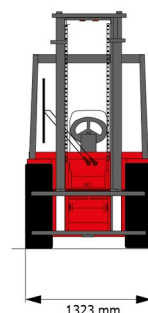

SEMI-INDUSTRIAL FORKLIFT

MANITOU MSI 25 T

Lift trucks and telescopic handlers

» MANITOU MSI 25 T

Daily price	€ 145
2 to 4 days	€ 115 /day
Weekly price	€ 445
From 4 weeks	€ 335 /week

Lifting capacity	2500 kg
Reach height	4700 mm
Length	2,95 m
Width	1,32 m
Height	2,30 m
Weight	4150 kg