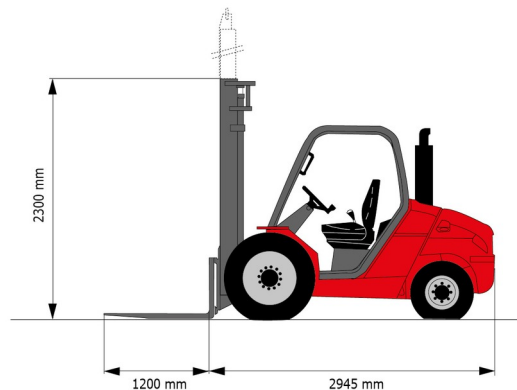

SEMI-INDUSTRIAL FORKLIFT

MANITOU MSI 25 T

Lift trucks and telescopic handlers

» MANITOU MSI 25 T

Daily price	€ 145
2 to 4 days	€ 115 /day
Weekly price	€ 445
From 4 weeks	€ 335 /week

Lifting capacity	2500 kg
Reach height	4700 mm
Length	2,95 m
Width	1,32 m
Height	2,30 m
Weight	4150 kg