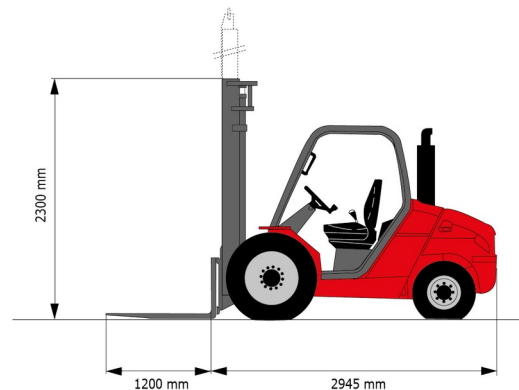

SEMI-INDUSTRIAL FORKLIFT

## » MANITOU MSI 25 T

Daily price	€ 145
2 to 4 days	€ 115 /day
Weekly price	€ 445
From 4 weeks	€ 335 /week

Lifting capacity	2500 kg
Reach height	4700 mm
Length	2,95 m
Width	1,32 m
Height	2,30 m
Weight	4150 kg