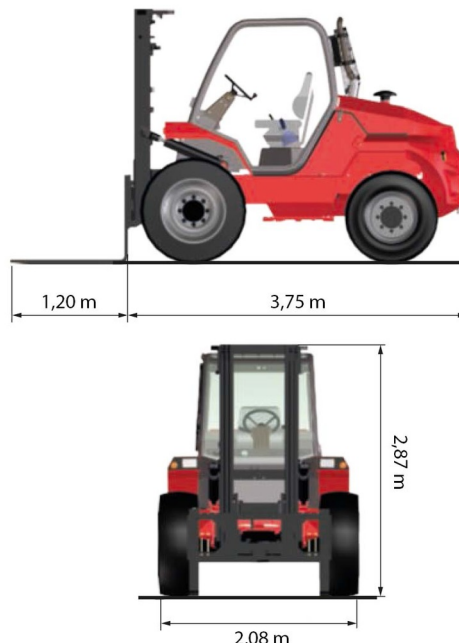

ALL ROUGH TERRAIN FORKLIFT

Lift trucks and telescopic handlers

MANITOU M50-4

» MANITOU M50-4

Daily price	€ 200
2 to 4 days	€ 160 /day
Weekly price	€ 570
From 4 weeks	€ 450 /week

Lifting capacity	5000 kg
Drive	4x4
Reach height	5500 mm
Length	3,75 m
Width	2,08 m
Height	2,87 m
Weight	8325 kg

ACCESSORIES

- Operator - CAT 1
- Fuel tank 1100 l with pump
- Long forks
- Fork extensions
- Licence plate

Diesel engine

Mast: Triplex 5,50 m. With sideshift.

Consult our website www.dumarent.be for the technical data sheet
If you have any questions about this machine or any accessory, please call us at +32(0)56 222 111 or send us an email.