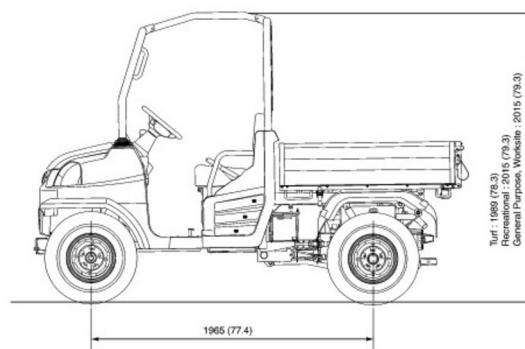

UTILITY VEHICLE

Lift trucks and telescopic handlers

KUBOTA RTV-X900 4x4 cabine

KUBOTA RTV-X900 4x4 cabine

Daily price	€ 170
2 to 4 days	€ 135 /day
Weekly price	€ 550
From 4 weeks	€ 430 /week

Drive	4x4
Loading capacity	1250 kg
Length	3,06 m
Width	1,61 m
Height	2,02 m
Weight	941 kg

ACCESSORIES

- Fuel tank 1100 l with pump

Diesel engine

Bucket 500 kg + tow hook 750 kg

Consult our website www.dumarent.be for the technical data sheet
If you have any questions about this machine or any accessory, please call us at +32(0)56 222 111 or send us an email.