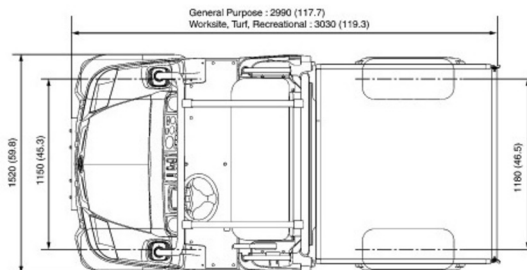

UTILITY VEHICLE

Lift trucks and telescopic handlers

KUBOTA RTV-X900 4x4 cabine

KUBOTA RTV-X900 4x4 cabine

Daily price	€ 170
2 to 4 days	€ 135 /day
Weekly price	€ 550
From 4 weeks	€ 430 /week

Drive	4x4
Loading capacity	1250 kg
Length	3,06 m
Width	1,61 m
Height	2,02 m
Weight	941 kg