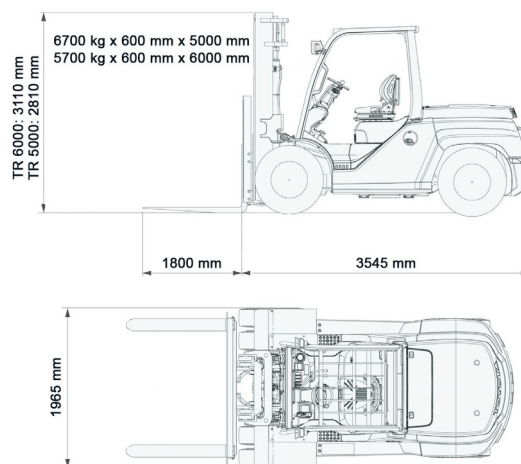

FORKLIFT DIESEL

7,0T diesel Toyota 4 wheels

Lift trucks and telescopic handlers

» 7,0T diesel Toyota 4 wheels

Lifting capacity	7000 kg
Reach height	5000 mm
Length	3,55 m
Width	1,97 m
Height	2,81 m
Weight	9090 kg

ACCESSORIES

- Operator - CAT 1
- Fuel tank 1100 l with pump
- Higher mast (>5,5 m)
- Long forks
- Fork extensions
- Licence plate
- Enclosed cabin

Diesel engine

Also available with LH 6000 mm.

Consult our website www.dumarent.be for the technical data sheet
If you have any questions about this machine or any accessory, please call us at +32(0)56 222 111 or send us an email.