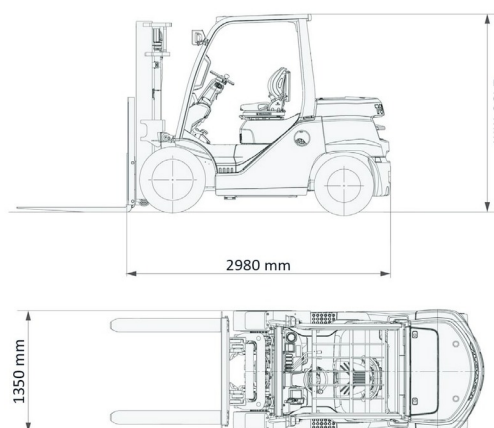

## 4,0T diesel Toyota 4 wheels

» 4,0T diesel Toyota 4 wheels

Lifting capacity	4000 kg
Reach height	3700 mm
Length	2,98 m
Width	1,35 m
Height	2,49 m
Weight	6150 kg

### ACCESSORIES

- Operator - CAT 1
- Fuel tank 1100 l with pump
- Higher mast (>5,5 m)
- Long forks
- Fork extensions

Diesel engine

Also available with LH 6000 mm.

Consult our website [www.dumarent.be](http://www.dumarent.be) for the technical data sheet