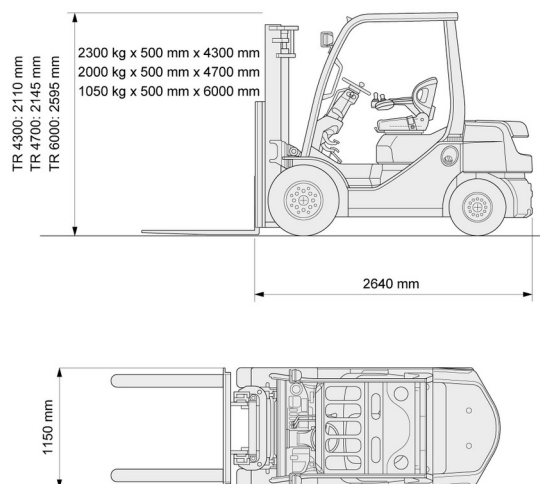

FORKLIFT DIESEL

2,5T diesel Toyota 4 wheels

Lift trucks and telescopic handlers

» 2,5T diesel Toyota 4 wheels

Lifting capacity	2500 kg
Reach height	4300 mm
Length	2,64 m
Width	1,15 m
Height	2,11 m
Weight	3600 kg

ACCESSORIES

- Operator - CAT 1
- Fuel tank 1100 l with pump
- Higher mast (>5,5 m)
- Long forks
- Fork extensions
- Licence plate
- Enclosed cabin

Diesel engine

Also available with LH 4700 mm and LH 6000 mm.