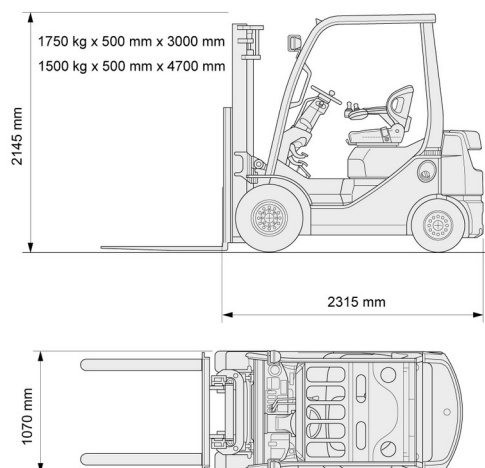

# 1,8T diesel Toyota 4 wheels

Lift trucks and telescopic handlers

» 1,8T diesel Toyota 4 wheels

Lifting capacity	1800 kg
Reach height	4700 mm
Length	2,32 m
Width	1,07 m
Height	2,14 m
Weight	2730 kg