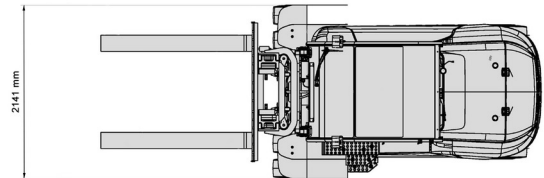

# 8,0T battery Toyota 4 wheels

Lift trucks and telescopic handlers

» 8,0T battery Toyota 4 wheels

Lifting capacity	8000 kg
Reach height	4700 mm
Length	3,65 m
Width	2,14 m
Height	2,95 m
Weight	15918 kg

**ACCESSORIES**

- Operator - CAT 1
- Licence plate

**Battery**

Lifting capacity: 8000 kg x 900 mm

Consult our website [www.dumarent.be](http://www.dumarent.be) for the technical data sheet  
 If you have any questions about this machine or any accessory, please call us at +32(0)56 222 111 or send us an email.  
 There will be a cleaning and environmental charge if the machine is returned dirty or full of mud.