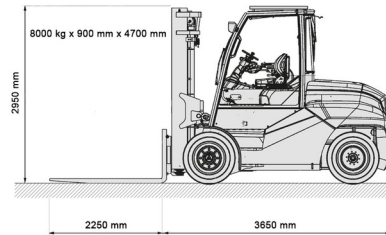

# 8,0T battery Toyota 4 wheels

Lift trucks and telescopic handlers

» 8,0T battery Toyota 4 wheels

Lifting capacity	8000 kg
Reach height	4700 mm
Length	3,65 m
Width	2,14 m
Height	2,95 m
Weight	15918 kg

**ACCESSORIES**

- Operator - CAT 1
- Licence plate

**Battery**

Lifting capacity: 8000 kg x 900 mm

Consult our website [www.dumarent.be](http://www.dumarent.be) for the technical data sheet  
 If you have any questions about this machine or any accessory, please call us at +32(0)56 222 111 or send us an email.  
 There will be a cleaning and environmental charge if the machine is returned dirty or full of mud.