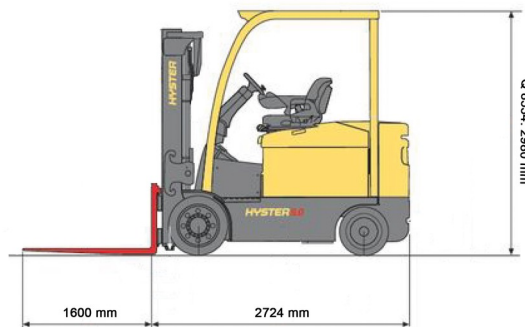

## 5,5T battery Hyster 4 wheels

» 5,5T battery Hyster 4 wheels

Lifting capacity	5500 kg
Reach height	8530 mm
Length	2,72 m
Width	1,42 m
Height	3,02 m
Weight	8824 kg