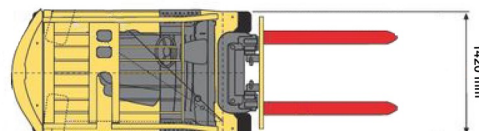

## 5,5T battery Hyster 4 wheels

» 5,5T battery Hyster 4 wheels

Lifting capacity	5500 kg
Reach height	8530 mm
Length	2,72 m
Width	1,42 m
Height	3,02 m
Weight	8824 kg