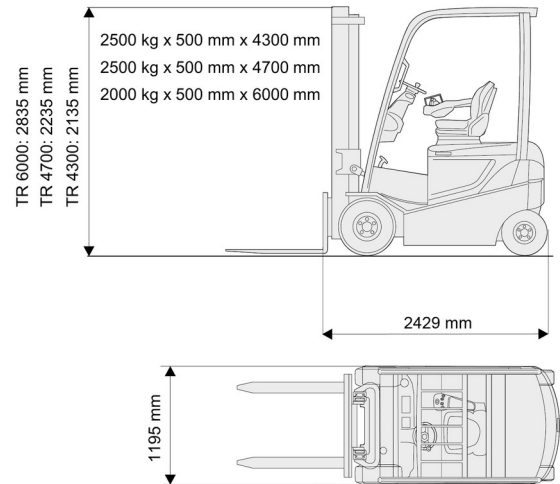

ELECTRIC FORKLIFT

2,5T battery Toyota 4 wheels

Lift trucks and telescopic handlers

» 2,5T battery Toyota 4 wheels

Daily price	€ 150
2 to 4 days	€ 120 /day
Weekly price	€ 400
From 4 weeks	€ 290 /week

Lifting capacity	2500 kg
Reach height	4300 mm
Length	2,43 m
Width	1,20 m
Height	2,14 m
Weight	4809 kg

ACCESSORIES

- Operator - CAT 1
- Higher mast (>5,5 m)
- Long forks
- Fork extensions
- Licence plate
- Enclosed cabin

Battery

Also available with LH 4700 mm and LH 6000 mm.

Consult our website www.dumarent.be for the technical data sheet
 If you have any questions about this machine or any accessory, please call us at +32(0)56 222 111 or send us an email.
 There will be a cleaning and environmental charge if the machine is returned dirty or full of mud.