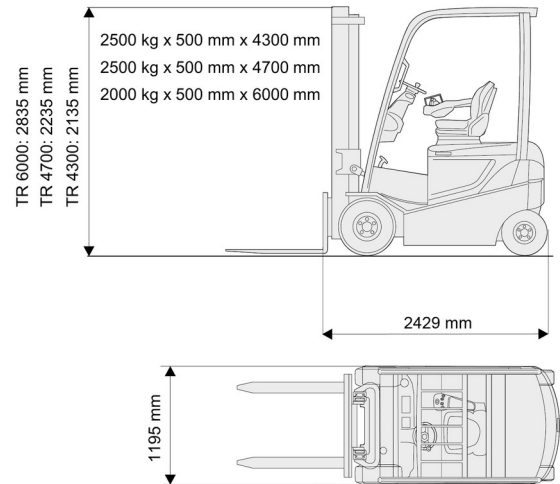

# 2,5T battery Toyota 4 wheels

Lift trucks and telescopic handlers

» 2,5T battery Toyota 4 wheels

Lifting capacity	2500 kg
Reach height	4300 mm
Length	2,43 m
Width	1,20 m
Height	2,14 m
Weight	4809 kg

**ACCESSORIES**

- Operator - CAT 1
- Higher mast (>5,5 m)
- Long forks
- Fork extensions
- Licence plate
- Enclosed cabin

**Battery**

Also available with LH 4700 mm and LH 6000 mm.

Consult our website [www.dumarent.be](http://www.dumarent.be) for the technical data sheet  
If you have any questions about this machine or any accessory, please call us at +32(0)56 222 111 or send us an email.