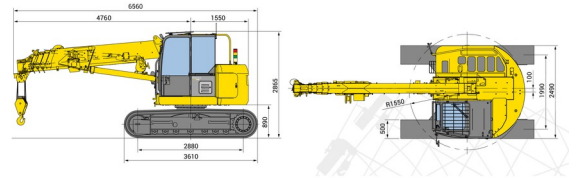

MINI CRANE PICK AND CARRY

Construction and earthmoving machines

MAEDA CC1485

» MAEDA CC1485

Daily price	€ 890
2 to 4 days	€ 715 /day
Weekly price	€ 2575
From 4 weeks	€ 2375 /week

Lifting capacity	6000 kg
Reach height	16700 mm
Length	6,56 m
Width	2,49 m
Height	2,87 m
Weight	14400 kg

ACCESSORIES

- Operator- CAT 3
- Fuel tank 1100 l with pump
- Glass Vacuum lifter POWR-GRIP 635 kg
- Synthetic ramps

Diesel engine

If you have any questions about this machine or any accessory, please call us at +32(0)56 222 111 or send us an email.