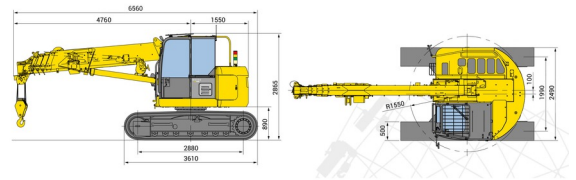

MINI CRANE PICK AND CARRY

MAEDA CC1485

Construction and earthmoving machines

» MAEDA CC1485

Lifting capacity	6000 kg
Reach height	16700 mm
Length	6,56 m
Width	2,49 m
Height	2,87 m
Weight	14400 kg

ACCESSORIES

- Operator- CAT 3
- Fuel tank 1100 l with pump
- Glass Vacuum lifter POWR-GRIP 635 kg
- Synthetic ramps

Diesel engine

If you have any questions about this machine or any accessory, please call us at +32(0)56 222 111 or send us an email.