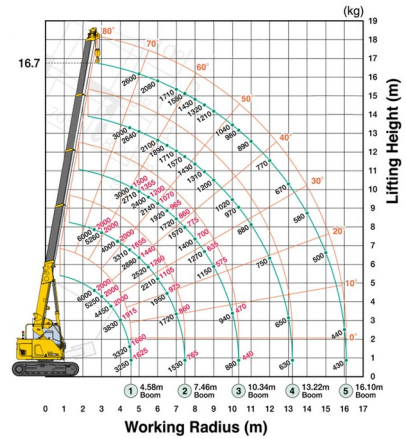

MINI CRANE PICK AND CARRY

MAEDA CC1485

Construction and earthmoving machines

» MAEDA CC1485

Lifting capacity	6000 kg
Reach height	16700 mm
Length	6,56 m
Width	2,49 m
Height	2,87 m
Weight	14400 kg

ACCESSORIES

- Operator- CAT 3
- Fuel tank 1100 l with pump
- Glass Vacuum lifter POWR-GRIP 635 kg
- Synthetic ramps

Diesel engine

If you have any questions about this machine or any accessory, please call us at +32(0)56 222 111 or send us an email.