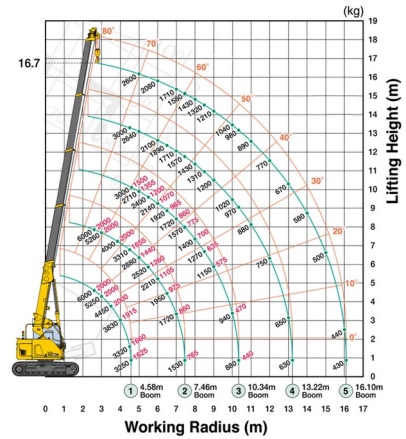

MINI CRANE PICK AND CARRY

Construction and earthmoving machines

MAEDA CC1485

» MAEDA CC1485

Daily price	€ 890
2 to 4 days	€ 715 /day
Weekly price	€ 2575
From 4 weeks	€ 2375 /week

Lifting capacity	6000 kg
Reach height	16700 mm
Length	6,56 m
Width	2,49 m
Height	2,87 m
Weight	14400 kg