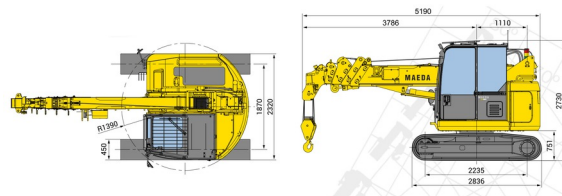

MINI CRANE PICK AND CARRY

Construction and earthmoving machines

MAEDA CC985

» MAEDA CC985

Lifting capacity	4900 kg
Reach height	16500 mm
Length	5,19 m
Width	2,32 m
Height	2,73 m
Weight	9450 kg

ACCESSORIES

- Operator- CAT 3
- Fuel tank 1100 l with pump
- Glass Vacuum lifter POWR-GRIP 635 kg
- Synthetic ramps