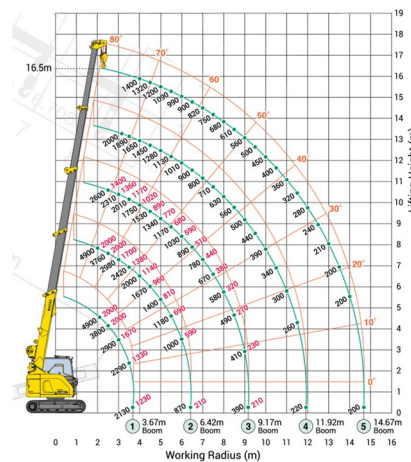

MINI CRANE PICK AND CARRY

Construction and earthmoving machines

MAEDA CC985

» MAEDA CC985

Lifting capacity	4900 kg
Reach height	16500 mm
Length	5,19 m
Width	2,32 m
Height	2,73 m
Weight	9450 kg

ACCESSORIES

- Operator- CAT 3
- Fuel tank 1100 l with pump
- Glass Vacuum lifter POWR-GRIP 635 kg
- Synthetic ramps