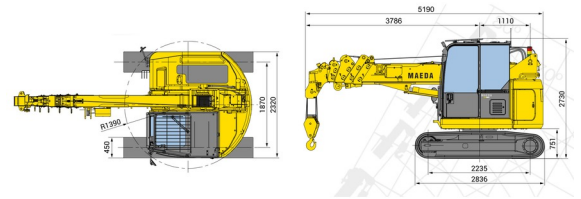

Diesel engine

If you have any questions about this machine or any accessory, please call us at +32(0)56 222 111 or send us an email.
There will be a cleaning and environmental charge if the machine is returned dirty or full of mud.

- All prices are VAT excluded.
- A deposit may be requested.

» duma rent
on different places !

Duma Rent bvba - Torkonjestraat 23, BE-8510 Marke
T +32(0)56 222 111 • Fax +32(0)56 716 141
info@dumarent.be • www.dumarent.be

Region West-Flanders
056 222 111

Region East-Flanders
09 228 28 22

Region Antwerp
03 887 87 81

Region Brussels
02 705 05 09

Region Charleroi
071 33 36 38