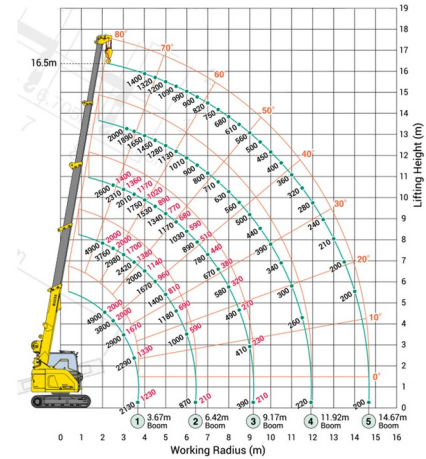

## » MAEDA CC985

Daily price	€ 655
2 to 4 days	€ 525 /day
Weekly price	€ 1885
From 4 weeks	€ 1715 /week

Lifting capacity	4900 kg
Reach height	16500 mm
Length	5,19 m
Width	2,32 m
Height	2,73 m
Weight	9450 kg