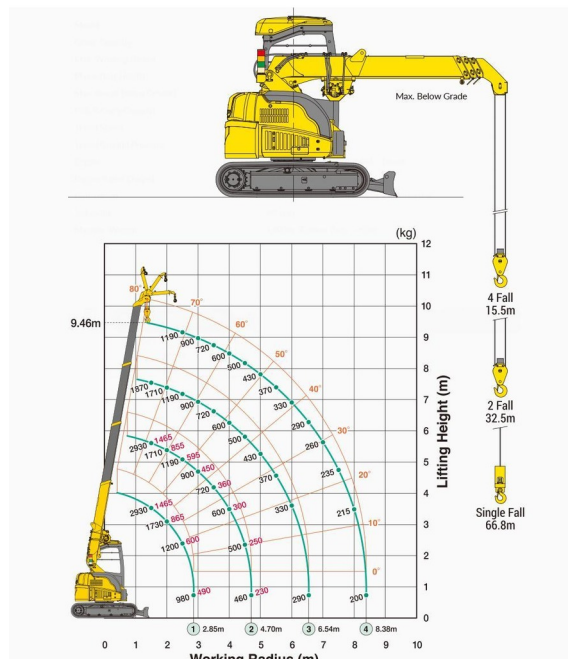

MINI CRANE PICK AND CARRY

MAEDA CC423

Construction and earthmoving machines

» MAEDA CC423

Daily price	€ 475
2 to 4 days	€ 380 /day
Weekly price	€ 1375
From 4 weeks	€ 1260 /week

Lifting capacity	2900 kg
Reach height	9460 mm
Length	4,02 m
Width	1,74 m
Height	2,49 m
Weight	4400 kg

ACCESSORIES

- Operator- CAT 3
- Fuel tank 1100 l with pump
- Glass Vacuum lifter POWR-GRIP 635 kg
- Synthetic ramps

Diesel engine

If you have any questions about this machine or any accessory, please call us at +32(0)56 222 111 or send us an email.