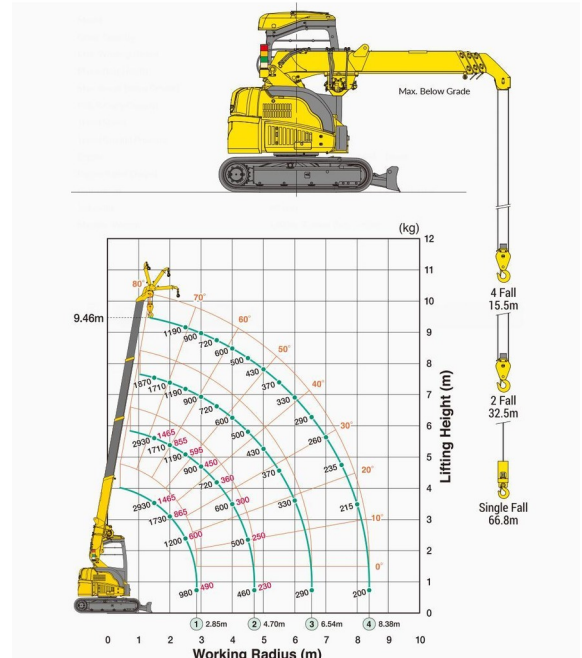

MINI CRANE PICK AND CARRY

MAEDA CC423

Construction and earthmoving machines

» MAEDA CC423

Lifting capacity	2900 kg
Reach height	9460 mm
Length	4,02 m
Width	1,74 m
Height	2,49 m
Weight	4400 kg

ACCESSORIES

- Operator- CAT 3
- Fuel tank 1100 l with pump
- Glass Vacuum lifter POWR-GRIP 635 kg
- Synthetic ramps