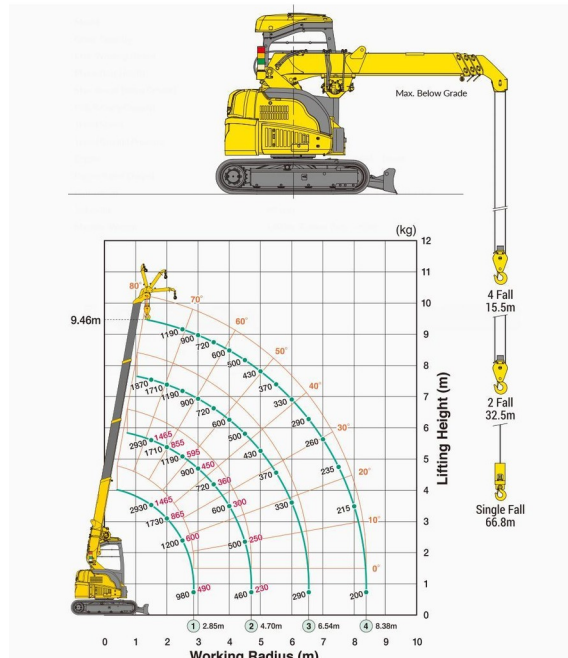

MINI CRANE PICK AND CARRY

MAEDA CC423

Construction and earthmoving machines

» MAEDA CC423

Daily price	€ 475
2 to 4 days	€ 380 /day
Weekly price	€ 1375
From 4 weeks	€ 1260 /week

Lifting capacity	2900 kg
Reach height	9460 mm
Length	4,02 m
Width	1,74 m
Height	2,49 m
Weight	4400 kg

ACCESSORIES

- Operator- CAT 3
- Fuel tank 1100 l with pump
- Glass Vacuum lifter POWR-GRIP 635 kg
- Synthetic ramps

Diesel engine

If you have any questions about this machine or any accessory, please call us at +32(0)56 222 111 or send us an email.