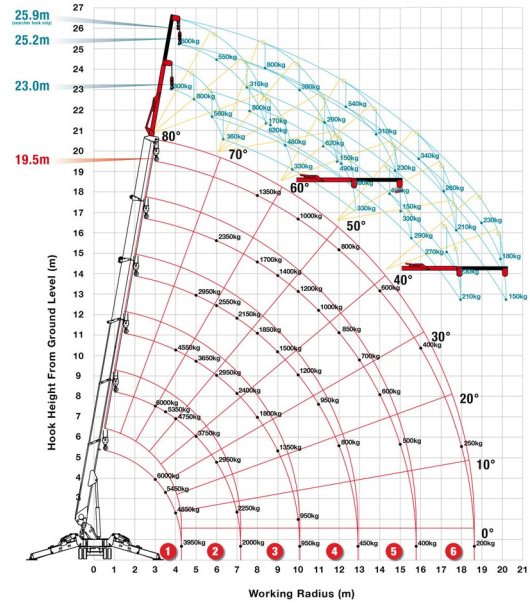

MINI SPIDER CRANE WITH OUTRIGGERS

Construction and earthmoving machines

**UNIC URW-706-2**

» UNIC URW-706-2

Daily price	€ 880
2 to 4 days	€ 705 /day
Weekly price	€ 2745
From 4 weeks	€ 2245 /week

Lifting capacity	6000 kg
Reach height	18600 mm
Length	5,61 m
Width	1,67 m
Height	2,25 m
Weight	8310 kg

ACCESSORIES

- Operator- CAT 3
- Glass Vacuum lifter POWR-GRIP 635 kg
- Synthetic ramps

Radiographic remote control

Diesel engine + electric engine

Voltage electric motor: 380V

If you have any questions about this machine or any accessory, please call us at +32(0)56 222 111 or send us an email.