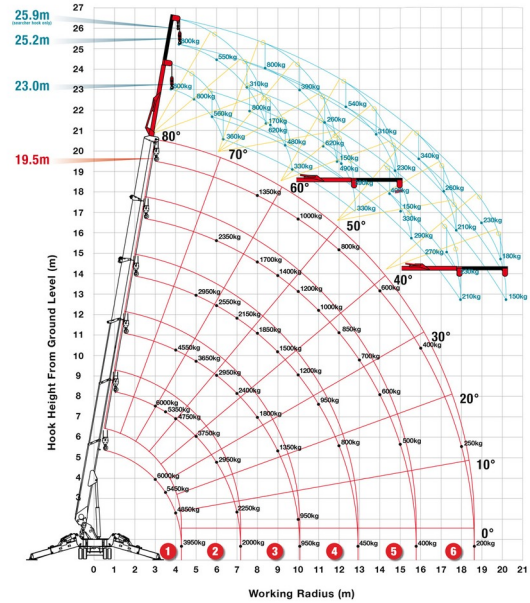

# UNIC URW-706-2

» UNIC URW-706-2

|                  |          |
|------------------|----------|
| Lifting capacity | 6000 kg  |
| Reach height     | 18600 mm |
| Length           | 5,61 m   |
| Width            | 1,67 m   |
| Height           | 2,25 m   |
| Weight           | 8310 kg  |