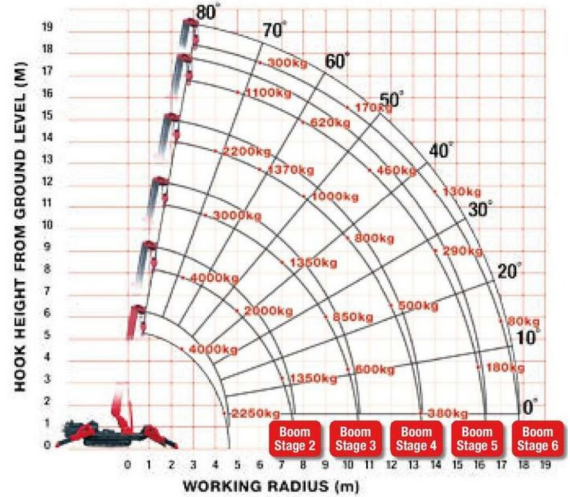

MINI SPIDER CRANE WITH OUTRIGGERS

UNIC URW-547

Construction and earthmoving machines

UNIC URW-547

Daily price	€ 650
2 to 4 days	€ 520 /day
Weekly price	€ 2055
From 4 weeks	€ 1715 /week

Lifting capacity	4000 kg
Reach height	18200 mm
Length	4,96 m
Width	1,40 m
Height	1,98 m
Weight	5160 kg

ACCESSORIES

- Operator- CAT 3
- Glass Vacuum lifter POWR-GRIP 635 kg
- Synthetic ramps

Radiographic remote control

Diesel engine + electric engine

If you have any questions about this machine or any accessory, please call us at +32(0)56 222 111 or send us an email.