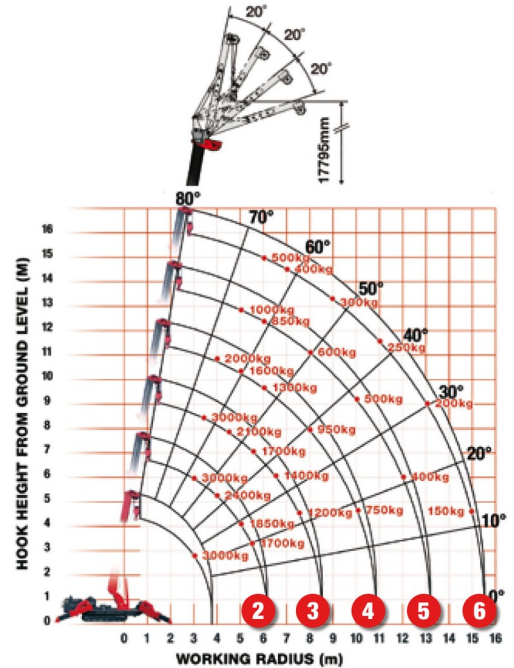

MINI SPIDER CRANE WITH OUTRIGGERS

Construction and earthmoving machines

UNIC URW-506

UNIC URW-506

Daily price	€ 505
2 to 4 days	€ 405 /day
Weekly price	€ 1600
From 4 weeks	€ 1430 /week

Lifting capacity	3000 kg
Reach height	16000 mm
Length	4,87 m
Width	1,40 m
Height	2,04 m
Weight	4990 kg

ACCESSORIES

- Operator- CAT 3
- Glass Vacuum lifter POWR-GRIP 635 kg
- Synthetic ramps

Radiographic remote control

Diesel engine + electric engine

Voltage electric motor: 380V

If you have any questions about this machine or any accessory, please call us at +32(0)56 222 111 or send us an email.