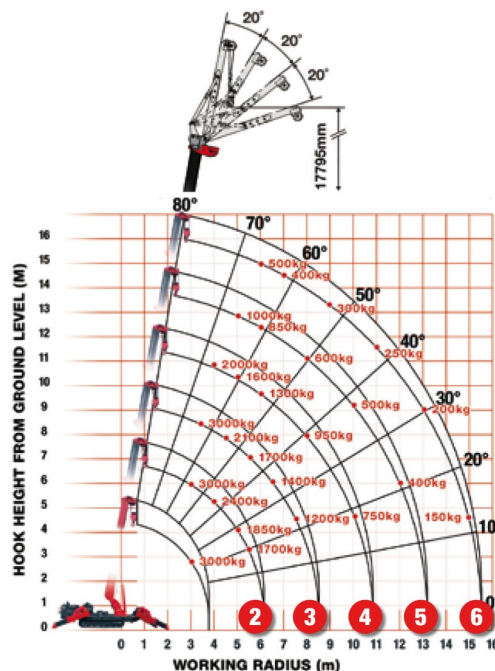

MINI SPIDER CRANE WITH OUTRIGGERS

UNIC URW-506

Construction and earthmoving machines

» UNIC URW-506

Lifting capacity	3000 kg
Reach height	16000 mm
Length	4,87 m
Width	1,40 m
Height	2,04 m
Weight	4990 kg

ACCESSORIES

- Operator- CAT 3
- Glass Vacuum lifter POWR-GRIP 635 kg
- Synthetic ramps

Radiographic remote control

Diesel engine + electric engine

Voltage electric motor: 380V

If you have any questions about this machine or any accessory, please call us at +32(0)56 222 111 or send us an email.