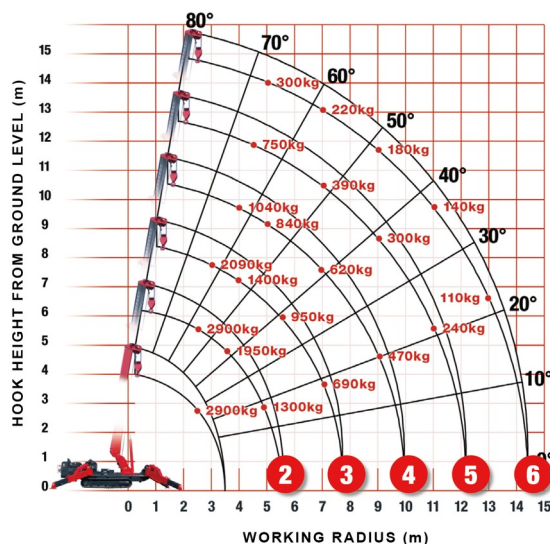

MINI SPIDER CRANE WITH OUTRIGGERS

UNIC URW-376

Construction and earthmoving machines

» UNIC URW-376

Lifting capacity	2900 kg
Reach height	14900 mm
Length	4,34 m
Width	1,30 m
Height	1,80 m
Weight	4000 kg

ACCESSORIES

- Operator- CAT 3
- Glass Vacuum lifter POWR-GRIP 635 kg
- Synthetic ramps

Radiographic remote control

Diesel engine + electric engine

With FLY JIB 1,5 m - 700 kg.

If you have any questions about this machine or any accessory, please call us at +32(0)56 222 111 or send us an email.