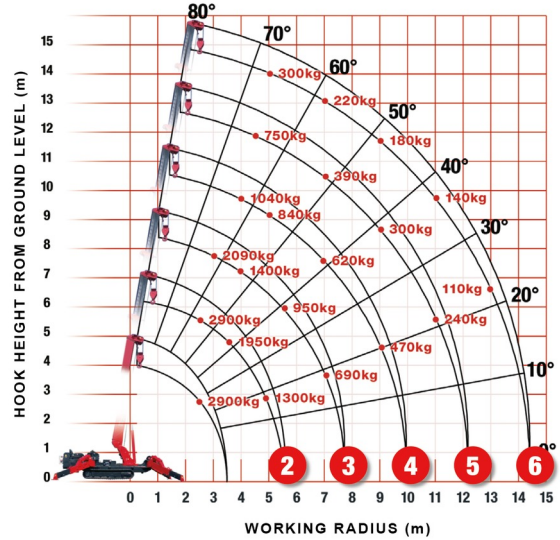

MINI SPIDER CRANE WITH OUTRIGGERS

Construction and earthmoving machines

UNIC URW-376

» UNIC URW-376

Daily price	€ 475
2 to 4 days	€ 380 /day
Weekly price	€ 1430
From 4 weeks	€ 1285 /week

Lifting capacity	2900 kg
Reach height	14900 mm
Length	4,34 m
Width	1,30 m
Height	1,80 m
Weight	4000 kg

ACCESSORIES

- Operator- CAT 3
- Glass Vacuum lifter POWR-GRIP 635 kg
- Synthetic ramps

Radiographic remote control

Diesel engine + electric engine

With FLY JIB 1,5 m - 700 kg.

If you have any questions about this machine or any accessory, please call us at +32(0)56 222 111 or send us an email.