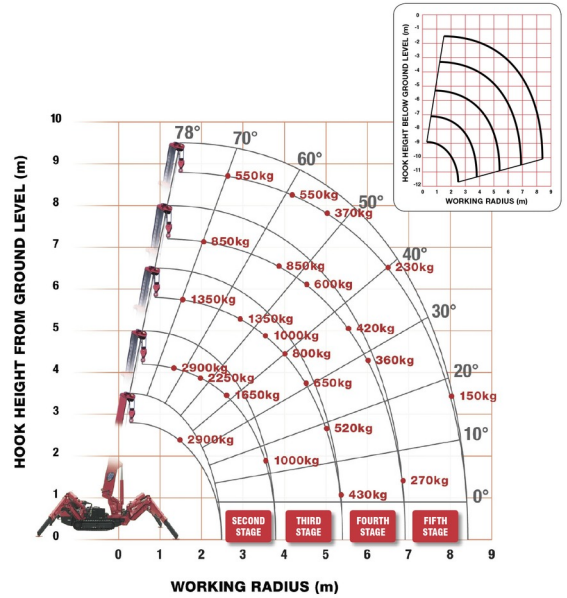

MINI SPIDER CRANE WITH OUTRIGGERS

UNIC URW-295

Construction and earthmoving machines

» UNIC URW-295

Daily price	€ 375
2 to 4 days	€ 300 /day
Weekly price	€ 1200
From 4 weeks	€ 975 /week

Lifting capacity	2900 kg
Reach height	8800 mm
Length	2,91 m
Width	0,60 m
Height	1,38 m
Weight	2188 kg

ACCESSORIES

- Operator- CAT 3
- Glass Vacuum lifter POWR-GRIP 635 kg
- Synthetic ramps

Radiographic remote control

Diesel engine + electric engine

Voltage electric motor: 380V

If you have any questions about this machine or any accessory, please call us at +32(0)56 222 111 or send us an email.