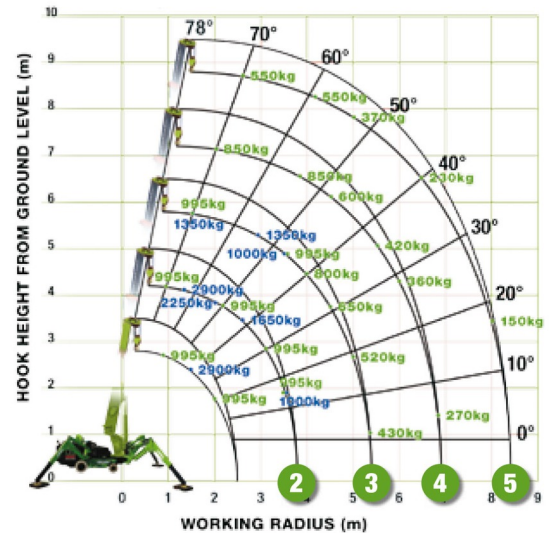

MINI SPIDER CRANE WITH OUTRIGGERS

Construction and earthmoving machines

UNIC URW-295 ECO

» UNIC URW-295 ECO

Lifting capacity	2900 kg
Reach height	8900 mm
Length	2,73 m
Width	0,75 m
Height	1,56 m
Weight	2490 kg

ACCESSORIES

- Operator- CAT 3
- Glass Vacuum lifter POWR-GRIP 635 kg
- Synthetic ramps

Radiographic remote control

Battery

This machine is available in 2 different versions : on tyres and on crawlers.

If you have any questions about this machine or any accessory, please call us at +32(0)56 222 111 or send us an email.