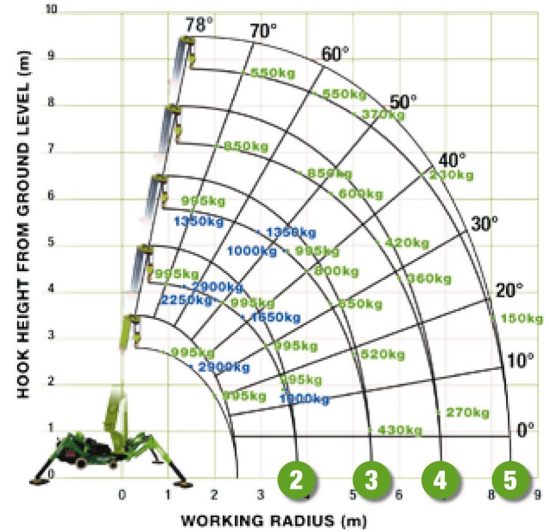

MINI SPIDER CRANE WITH OUTRIGGERS

Construction and earthmoving machines

UNIC URW-295 ECO

» UNIC URW-295 ECO

Daily price	€ 440
2 to 4 days	€ 350 /day
Weekly price	€ 1315
From 4 weeks	€ 1135 /week

Lifting capacity	2900 kg
Reach height	8900 mm
Length	2,73 m
Width	0,75 m
Height	1,56 m
Weight	2490 kg

ACCESSORIES

- Operator- CAT 3
- Glass Vacuum lifter POWR-GRIP 635 kg
- Synthetic ramps

Radiographic remote control

Battery

This machine is available in 2 different versions : on tyres and on crawlers.

If you have any questions about this machine or any accessory, please call us at +32(0)56 222 111 or send us an email.