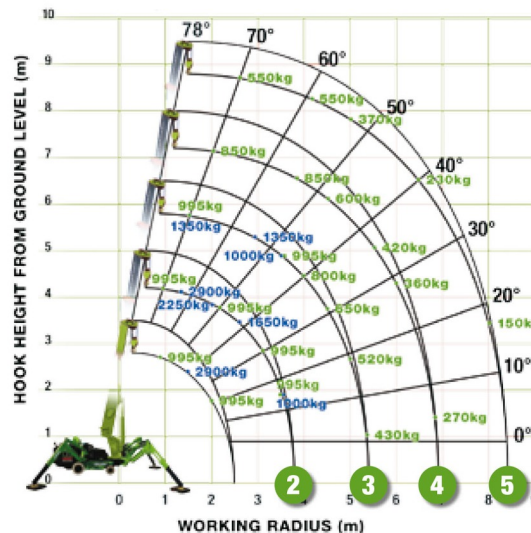

MINI SPIDER CRANE WITH OUTRIGGERS

Construction and earthmoving machines

UNIC URW-295 ECO

» UNIC URW-295 ECO

Daily price	€ 440
2 to 4 days	€ 350 /day
Weekly price	€ 1315
From 4 weeks	€ 1135 /week

Lifting capacity	2900 kg
Reach height	8900 mm
Length	2,73 m
Width	0,75 m
Height	1,56 m
Weight	2490 kg

ACCESSORIES

- Operator- CAT 3
- Glass Vacuum lifter POWR-GRIP 635 kg
- Synthetic ramps

Radiographic remote control

Battery

This machine is available in 2 different versions : on tyres and on crawlers.

If you have any questions about this machine or any accessory, please call us at +32(0)56 222 111 or send us an email.