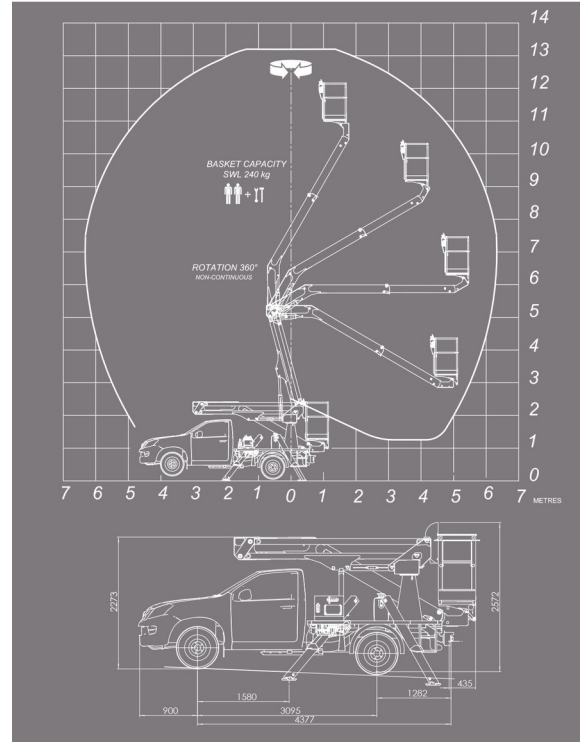

PLATFORM MOUNTED ON DELIVERY TRUCK

Hydraulic platforms and scissor lifts

KLUBB KAT42 PICK-UP

KLUBB KAT42 PICK-UP

Daily price	€ 285
2 to 4 days	€ 230 /day
Weekly price	€ 800
From 4 weeks	€ 675 /week

Working height	13,20 m
Drive	4x4
Loading capacity	200 kg
Length	5,28 m
Width	2,40 m
Height	2,57 m
Weight	3450 kg

ACCESSORIES

- Operator - CAT 1

- Diesel engine
- Platform load indoors: 2 persons
- Platform load outdoors: 2 persons
- 4 Automatic Stabilisers
- 1 socket in working platform

License B

Consult our website www.dumarent.be for the technical data sheet
If you have any questions about this machine or any accessory, please call us at +32(0)56 222 111 or send us an email.
There will be a cleaning and environmental charge if the machine is returned dirty or full of mud.

* All prices are VAT excluded.
* A deposit may be requested.

duma rent
on different places!

Duma Rent bvba - Torkonjestraat 23, BE-8510 Marke
T +32(0)56 222 111 • Fax +32(0)56 716 141
info@dumarent.be • www.dumarent.be

Region West-Flanders 056 222 111	Region East-Flanders 09 228 28 22	Region Antwerp 03 887 87 81	Region Brussels 02 705 05 09	Region Charleroi 071 33 36 38