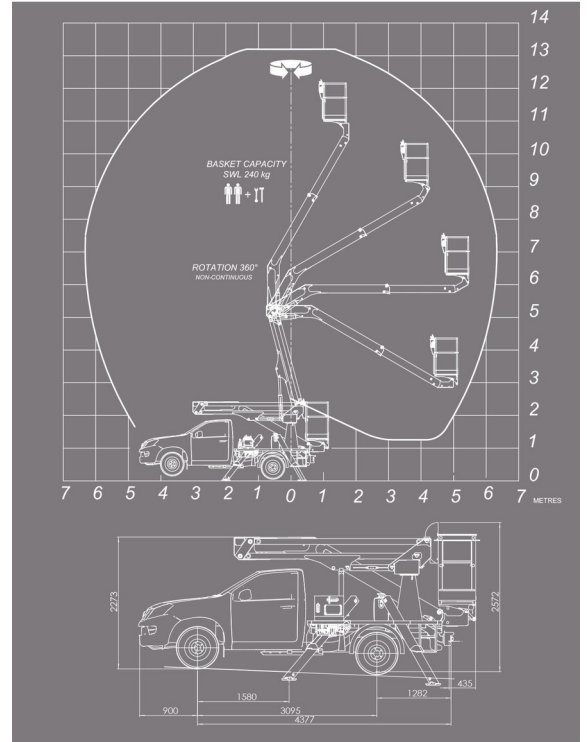

PLATFORM MOUNTED ON DELIVERY TRUCK

Hydraulic platforms and scissor lifts

KLUBB KAT42 PICK-UP

» KLUBB KAT42 PICK-UP

Working height	13,20 m
Drive	4x4
Loading capacity	200 kg
Length	5,28 m
Width	2,40 m
Height	2,57 m
Weight	3450 kg

ACCESSORIES

- Operator - CAT 1

- Diesel engine
- Platform load indoors: 2 persons
- Platform load outdoors: 2 persons
- 4 Automatic Stabilisers
- 1 socket in working platform

License B

Consult our website www.dumarent.be for the technical data sheet