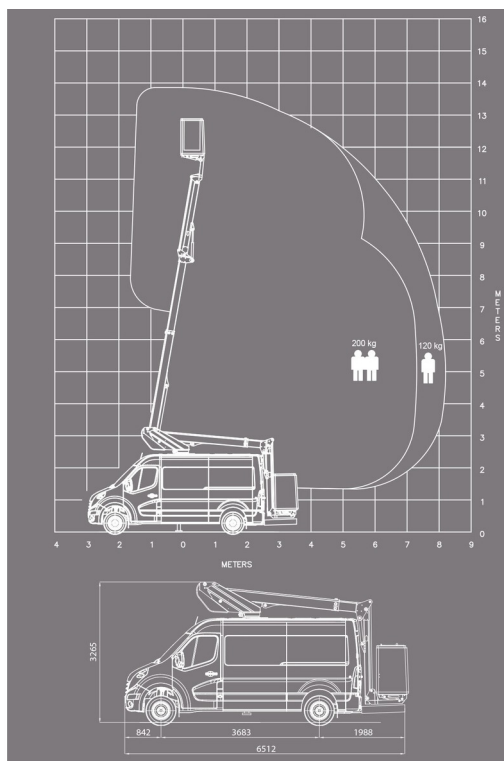

PLATFORM MOUNTED ON DELIVERY TRUCK

Hydraulic platforms and scissor lifts

## KLUBB K38P

Daily price	€ 300
2 to 4 days	€ 240 /day
Weekly price	€ 850
From 4 weeks	€ 700 /week

Working height	13,80 m
Loading capacity	200 kg
Length	6,51 m
Width	2,40 m
Height	3,27 m
Weight	3200 kg