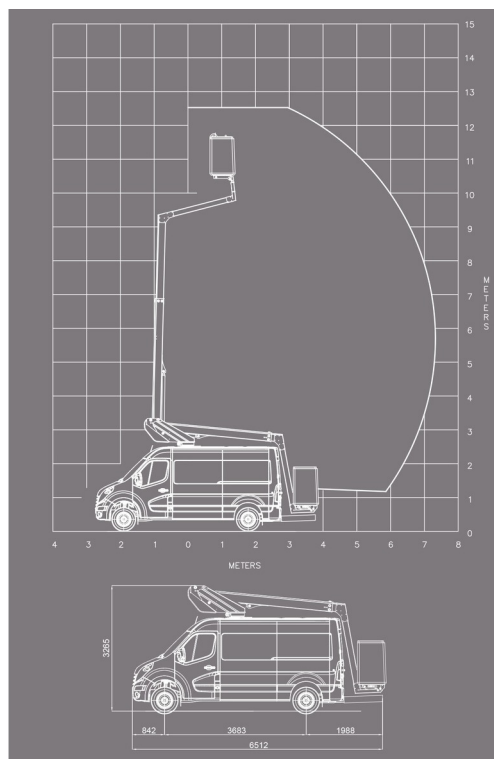

PLATFORM MOUNTED ON DELIVERY TRUCK

Hydraulic platforms and scissor lifts

KLUBB K32

» KLUBB K32

Daily price	€ 265
2 to 4 days	€ 210 /day
Weekly price	€ 755
From 4 weeks	€ 625 /week

Working height	12,50 m
Loading capacity	120 kg
Length	6,51 m
Width	2,00 m
Height	3,27 m
Weight	3450 kg