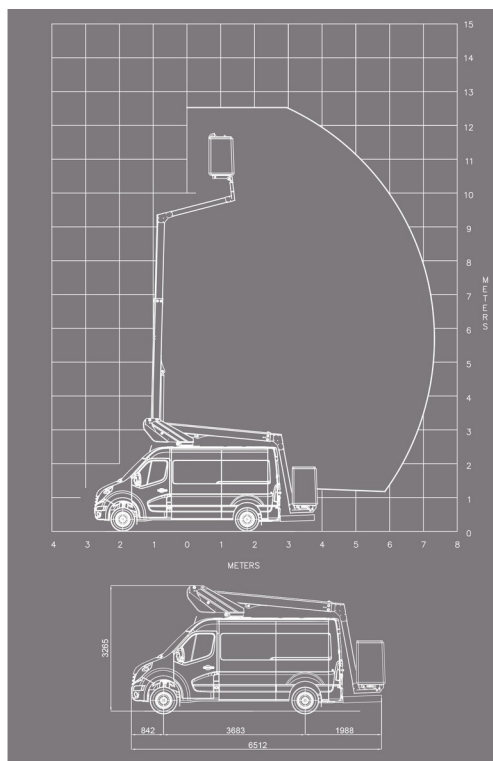

PLATFORM MOUNTED ON DELIVERY TRUCK

Hydraulic platforms and scissor lifts

### » KLUBB K32

Working height	12,50 m
Loading capacity	120 kg
Length	6,51 m
Width	2,00 m
Height	3,27 m
Weight	3450 kg