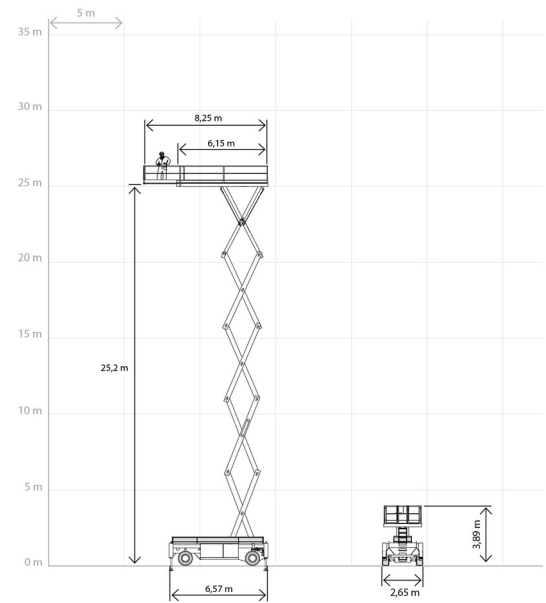

SCISSOR LIFT DIESEL

Hydraulic platforms and scissor lifts

HOLLAND LIFT HL-275-D27

» HOLLAND LIFT HL-275-D27

Daily price	€ 910
2 to 4 days	€ 725 /day
Weekly price	€ 2695
From 4 weeks	€ 2365 /week

Working height	27,20 m
Drive	4x4
Loading capacity	1000 kg
Length	6,57 m
Width	2,65 m
Height	3,89 m
Weight	21910 kg