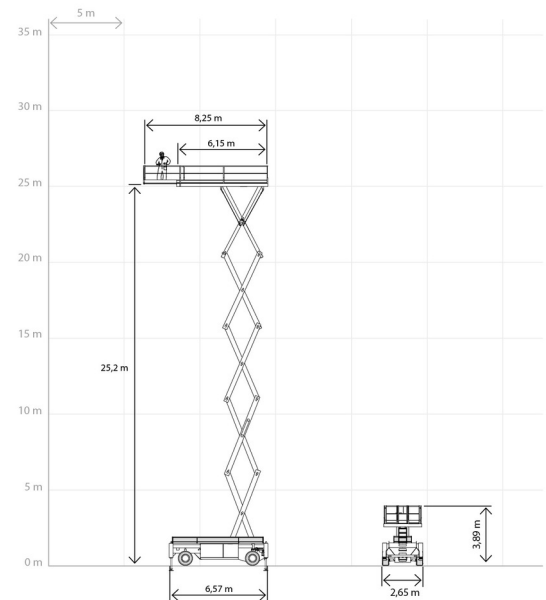

SCISSOR LIFT DIESEL

# HOLLAND LIFT HL-275-D27

Hydraulic platforms and scissor lifts

» HOLLAND LIFT HL-275-D27

Daily price	€ 910
2 to 4 days	€ 725 /day
Weekly price	€ 2695
From 4 weeks	€ 2365 /week

Working height	27,20 m
Drive	4x4
Loading capacity	1000 kg
Length	6,57 m
Width	2,65 m
Height	3,89 m
Weight	21910 kg