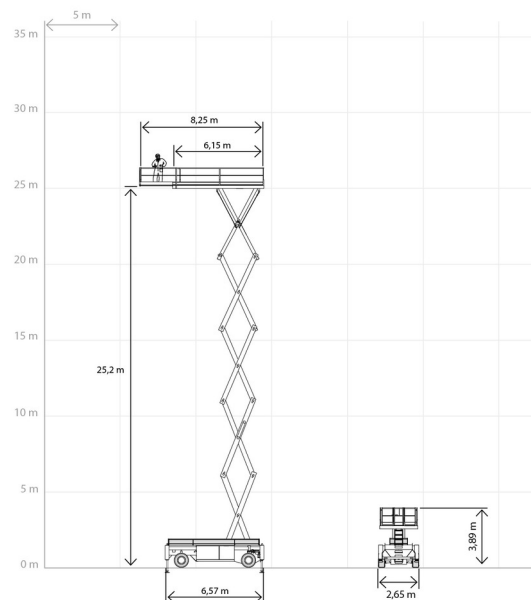

SCISSOR LIFT DIESEL

HOLLAND LIFT HL-275-D27

Hydraulic platforms and scissor lifts

» HOLLAND LIFT HL-275-D27

Working height	27,20 m
Drive	4x4
Loading capacity	1000 kg
Length	6,57 m
Width	2,65 m
Height	3,89 m
Weight	21910 kg