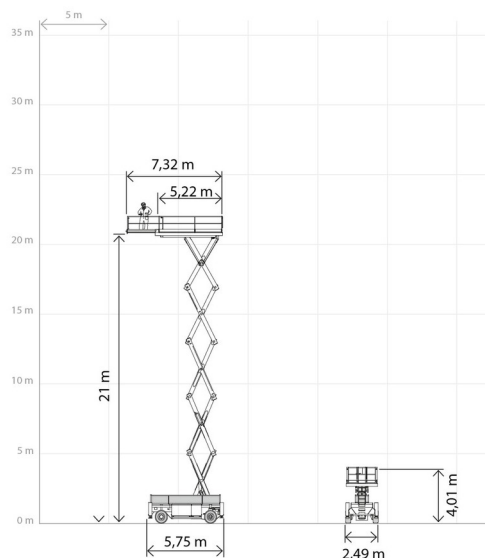

SCISSOR LIFT DIESEL

HOLLAND LIFT T210DL25

Hydraulic platforms and scissor lifts

» HOLLAND LIFT T210DL25

Daily price	€ 585
2 to 4 days	€ 465 /day
Weekly price	€ 1715
From 4 weeks	€ 1545 /week

Working height	23,00 m
Drive	4x4
Loading capacity	1000 kg
Length	5,75 m
Width	2,49 m
Height	4,01 m
Weight	17950 kg