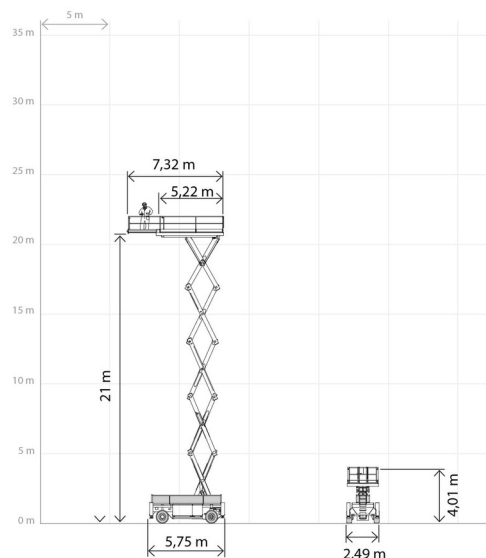

SCISSOR LIFT DIESEL

HOLLAND LIFT T210DL25

Hydraulic platforms and scissor lifts

» HOLLAND LIFT T210DL25

Working height	23,00 m
Drive	4x4
Loading capacity	1000 kg
Length	5,75 m
Width	2,49 m
Height	4,01 m
Weight	17950 kg