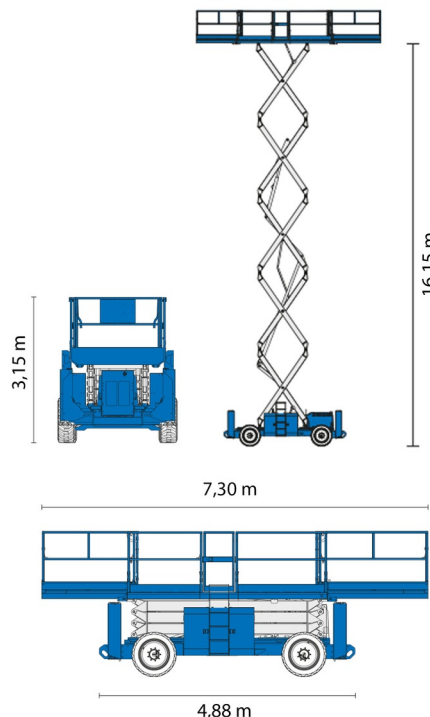

SCISSOR LIFT DIESEL

GENIE GS5390RT

Hydraulic platforms and scissor lifts

» GENIE GS5390RT

Daily price	€ 230
2 to 4 days	€ 185 /day
Weekly price	€ 660
From 4 weeks	€ 515 /week

Working height	18,15 m
Drive	4x4
Loading capacity	680 kg
Length	4,88 m
Width	2,29 m
Height	3,15 m
Weight	7615 kg