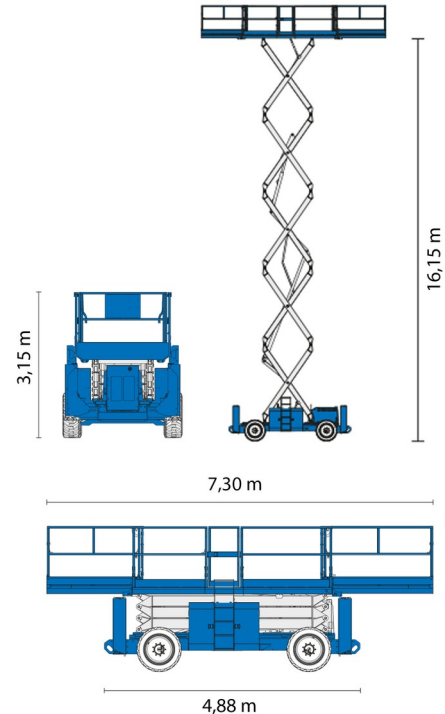

SCISSOR LIFT DIESEL

GENIE GS5390RT

Hydraulic platforms and scissor lifts

» GENIE GS5390RT

Working height	18,15 m
Drive	4x4
Loading capacity	680 kg
Length	4,88 m
Width	2,29 m
Height	3,15 m
Weight	7615 kg

ACCESSORIES

- Operator - CAT 1
- Fuel tank 1100 l with pump
- Licence plate

- Diesel engine
- Platform load outdoors: 4 persons
- Platform load indoors: 4 persons
- Generator + 4 sockets
- 4 Automatic Stabilisers

Consult our website www.dumarent.be for the technical data sheet