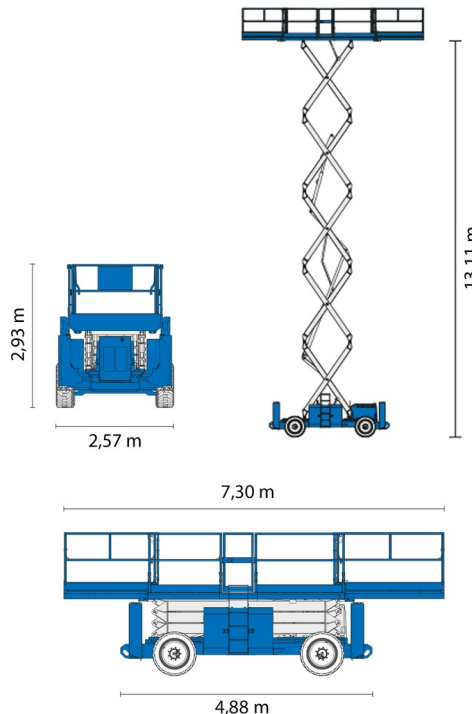

SCISSOR LIFT DIESEL

GENIE GS4390RT

Hydraulic platforms and scissor lifts

» GENIE GS4390RT

Daily price	€ 205
2 to 4 days	€ 165 /day
Weekly price	€ 555
From 4 weeks	€ 435 /week

Working height	15,11 m
Drive	4x4
Loading capacity	680 kg
Length	4,88 m
Width	2,29 m
Height	2,93 m
Weight	5949 kg