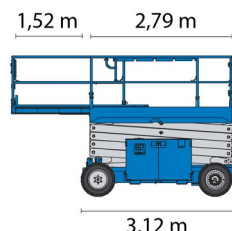

SCISSOR LIFT DIESEL

GENIE GS4390RT

Hydraulic platforms and scissor lifts

» GENIE GS4390RT

Working height	15,11 m
Drive	4x4
Loading capacity	680 kg
Length	4,88 m
Width	2,29 m
Height	2,93 m
Weight	5949 kg

ACCESSORIES

- Operator - CAT 1
- Fuel tank 1100 l with pump
- Licence plate

- Generator + 4 sockets
- Diesel engine
- Platform load outdoors: 7 persons
- Platform load indoors: 7 persons
- 4 Automatic Stabilisers

Consult our website www.dumarent.be for the technical data sheet