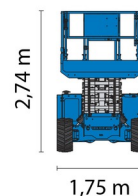

SCISSOR LIFT DIESEL

GENIE GS4390RT

Hydraulic platforms and scissor lifts

» GENIE GS4390RT

Working height	15,11 m
Drive	4x4
Loading capacity	680 kg
Length	4,88 m
Width	2,29 m
Height	2,93 m
Weight	5949 kg

ACCESSORIES