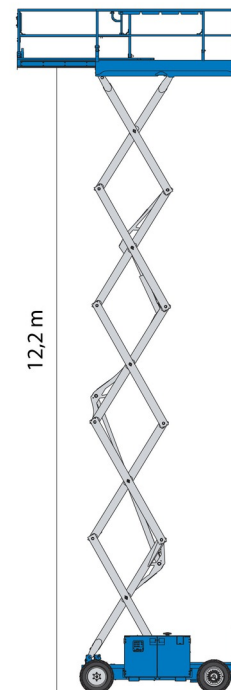

SCISSOR LIFT DIESEL

GENIE GS4390RT

Hydraulic platforms and scissor lifts

» GENIE GS4390RT

Working height	15,11 m
Drive	4x4
Loading capacity	680 kg
Length	4,88 m
Width	2,29 m
Height	2,93 m
Weight	5949 kg

ACCESSORIES

- Operator - CAT 1
- Fuel tank 1100 l with pump
- Licence plate

- Generator + 4 sockets
- Diesel engine
- Platform load outdoors: 7 persons
- Platform load indoors: 7 persons
- 4 Automatic Stabilisers

Consult our website www.dumarent.be for the technical data sheet