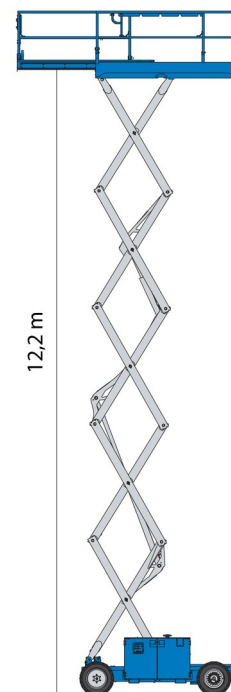

SCISSOR LIFT DIESEL

GENIE GS4069RT

Genie
A TEREX COMPANY

Hydraulic platforms and scissor lifts

» GENIE GS4069RT

Working height	14,02 m
Drive	4x4
Loading capacity	363 kg
Length	3,12 m
Width	1,75 m
Height	2,74 m
Weight	5039 kg

ACCESSORIES

- Operator - CAT 1
- Fuel tank 1100 l with pump
- Licence plate

- Generator + 4 sockets
- Diesel engine
- Platform load indoors: 3 persons
- Platform load outdoors : 3 persons
- 4 Automatic Stabilisers