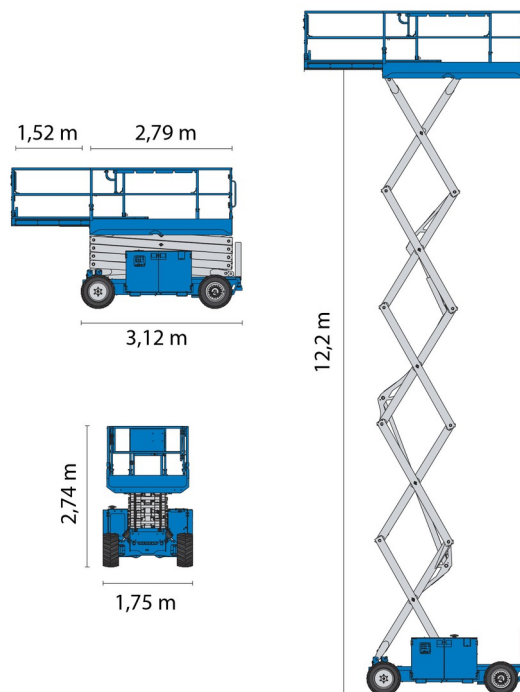

SCISSOR LIFT DIESEL

GENIE GS4069RT

Hydraulic platforms and scissor lifts

» GENIE GS4069RT

Daily price	€ 195
2 to 4 days	€ 155 /day
Weekly price	€ 520
From 4 weeks	€ 410 /week

Working height	14,02 m
Drive	4x4
Loading capacity	363 kg
Length	3,12 m
Width	1,75 m
Height	2,74 m
Weight	5039 kg

ACCESSORIES

- Operator - CAT 1
- Fuel tank 1100 l with pump
- Licence plate

- Generator + 4 sockets
- Diesel engine
- Platform load indoors: 3 persons
- Platform load outdoors : 3 persons
- 4 Automatic Stabilisers

Consult our website www.dumarent.be for the technical data sheet

If you have any questions about this machine or any accessory, please call us at +32(0)56 222 111 or send us an email.

There will be a cleaning and environmental charge if the machine is returned dirty or full of mud.

* All prices are VAT excluded.
* A deposit may be requested.

31 Dec 2024 03:56:14 / 521 / General conditions on our website duma-rent.com

duma rent
on different places !

Duma Rent bvba - Torkonjestraat 23, BE-8510 Marke
T +32(0)56 222 111 • Fax +32(0)56 716 141
info@dumarent.be • www.dumarent.be

Region West-Flanders
056 222 111

Region East-Flanders
09 228 28 22

Region Antwerp
03 887 87 81

Region Brussels
02 705 05 09

Region Charleroi
071 33 36 38