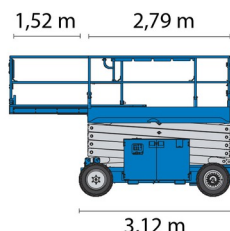

SCISSOR LIFT DIESEL

GENIE GS4069RT

Genie
A TEREX COMPANY

Hydraulic platforms and scissor lifts

» GENIE GS4069RT

Working height	14,02 m
Drive	4x4
Loading capacity	363 kg
Length	3,12 m
Width	1,75 m
Height	2,74 m
Weight	5039 kg