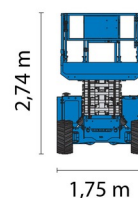

SCISSOR LIFT DIESEL

GENIE GS4069RT

Genie
A TEREX COMPANY

Hydraulic platforms and scissor lifts

» GENIE GS4069RT

Working height	14,02 m
Drive	4x4
Loading capacity	363 kg
Length	3,12 m
Width	1,75 m
Height	2,74 m
Weight	5039 kg