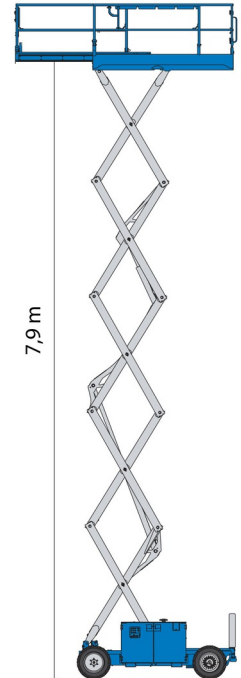

SCISSOR LIFT DIESEL

GENIE GS2669RT

Hydraulic platforms and scissor lifts

» GENIE GS2669RT

Working height	9,75 m
Drive	4x4
Loading capacity	680 kg
Length	3,12 m
Width	1,75 m
Height	2,59 m
Weight	4066 kg

ACCESSORIES

- Operator - CAT 1
- Fuel tank 1100 l with pump
- Licence plate

- Generator + 4 sockets
- Diesel engine
- Platform load outdoors: 4 persons
- Platform load indoors: 4 persons
- 4 Automatic Stabilisers

Consult our website www.dumarent.be for the technical data sheet