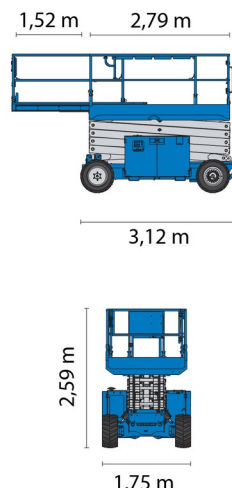

SCISSOR LIFT DIESEL

GENIE GS2669RT

Hydraulic platforms and scissor lifts

» GENIE GS2669RT

Daily price	€ 145
2 to 4 days	€ 115 /day
Weekly price	€ 355
From 4 weeks	€ 300 /week

Working height	9,75 m
Drive	4x4
Loading capacity	680 kg
Length	3,12 m
Width	1,75 m
Height	2,59 m
Weight	4066 kg

ACCESSORIES

- Operator - CAT 1
- Fuel tank 1100 l with pump
- Licence plate

- Generator + 4 sockets
- Diesel engine
- Platform load outdoors: 4 persons
- Platform load indoors: 4 persons
- 4 Automatic Stabilisers