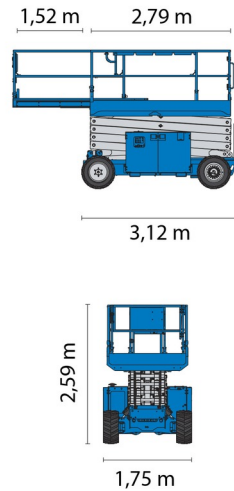

SCISSOR LIFT DIESEL

GENIE GS2669RT

Hydraulic platforms and scissor lifts

» GENIE GS2669RT

Working height	9,75 m
Drive	4x4
Loading capacity	680 kg
Length	3,12 m
Width	1,75 m
Height	2,59 m
Weight	4066 kg

ACCESSORIES

- Operator - CAT 1
- Fuel tank 1100 l with pump
- Licence plate

- Generator + 4 sockets
- Diesel engine
- Platform load outdoors: 4 persons
- Platform load indoors: 4 persons
- 4 Automatic Stabilisers

Consult our website www.dumarent.be for the technical data sheet