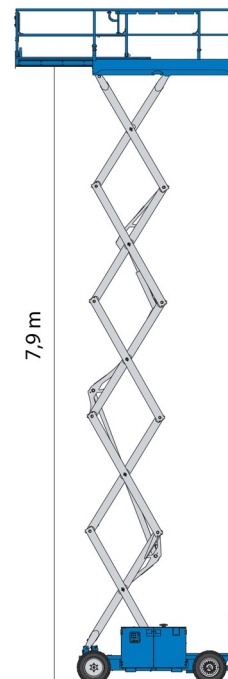

SCISSOR LIFT DIESEL

GENIE GS2669RT

Hydraulic platforms and scissor lifts

» GENIE GS2669RT

Daily price	€ 145
2 to 4 days	€ 115 /day
Weekly price	€ 355
From 4 weeks	€ 300 /week

Working height	9,75 m
Drive	4x4
Loading capacity	680 kg
Length	3,12 m
Width	1,75 m
Height	2,59 m
Weight	4066 kg

ACCESSORIES

- Operator - CAT 1
- Fuel tank 1100 l with pump
- Licence plate

- Generator + 4 sockets
- Diesel engine
- Platform load outdoors: 4 persons
- Platform load indoors: 4 persons
- 4 Automatic Stabilisers