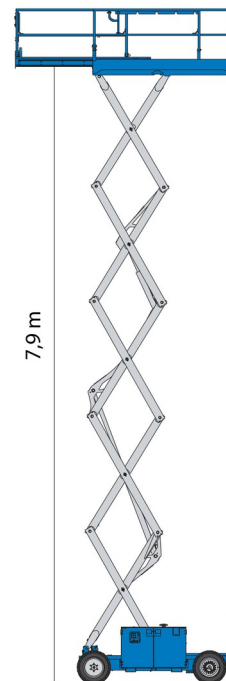

SCISSOR LIFT DIESEL

# GENIE GS2669RT

Hydraulic platforms and scissor lifts

## » GENIE GS2669RT

Daily price	€ 145
2 to 4 days	€ 115 /day
Weekly price	€ 355
From 4 weeks	€ 300 /week

Working height	9,75 m
Drive	4x4
Loading capacity	680 kg
Length	3,12 m
Width	1,75 m
Height	2,59 m
Weight	4066 kg