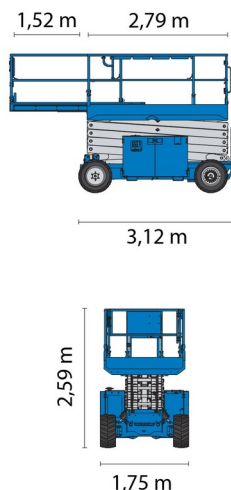

SCISSOR LIFT DIESEL

## » GENIE GS2669RT

Daily price	€ 145
2 to 4 days	€ 115 /day
Weekly price	€ 355
From 4 weeks	€ 300 /week

Working height	9,75 m
Drive	4x4
Loading capacity	680 kg
Length	3,12 m
Width	1,75 m
Height	2,59 m
Weight	4066 kg