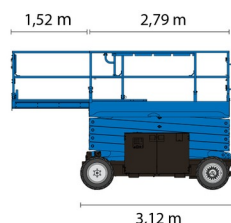

SCISSOR LIFT ELECTRIC

GENIE GS4069DC

Hydraulic platforms and scissor lifts

» GENIE GS4069DC

Working height	14,02 m
Loading capacity	363 kg
Length	3,12 m
Width	1,75 m
Height	2,74 m
Weight	4924 kg

ACCESSORIES