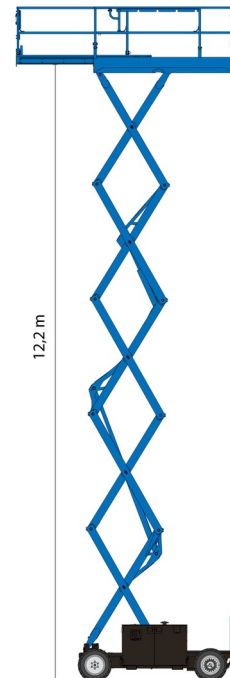

SCISSOR LIFT ELECTRIC

GENIE GS4069DC

Hydraulic platforms and scissor lifts

» GENIE GS4069DC

Working height	14,02 m
Loading capacity	363 kg
Length	3,12 m
Width	1,75 m
Height	2,74 m
Weight	4924 kg

ACCESSORIES

- Operator - CAT 1

- 1 socket in working platform
- Platform load outdoors: 2 persons
- Platform load indoors: 3 persons
- Battery

Consult our website www.dumarent.be for the technical data sheet

If you have any questions about this machine or any accessory, please call us at +32(0)56 222 111 or send us an email.