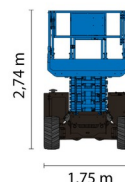

SCISSOR LIFT ELECTRIC

GENIE GS4069DC

Hydraulic platforms and scissor lifts

» GENIE GS4069DC

Working height	14,02 m
Loading capacity	363 kg
Length	3,12 m
Width	1,75 m
Height	2,74 m
Weight	4924 kg

ACCESSORIES