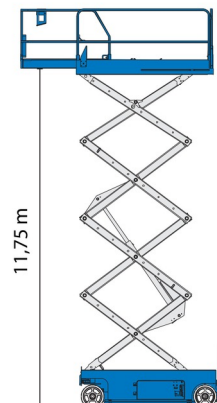

SCISSOR LIFT ELECTRIC

GENIE GS4047

Genie
A TEREX COMPANY

Hydraulic platforms and scissor lifts

» GENIE GS4047

Daily price	€ 165
2 to 4 days	€ 130 /day
Weekly price	€ 450
From 4 weeks	€ 375 /week

Working height	13,75 m
Loading capacity	350 kg
Length	2,44 m
Width	1,19 m
Height	2,54 m
Weight	3221 kg