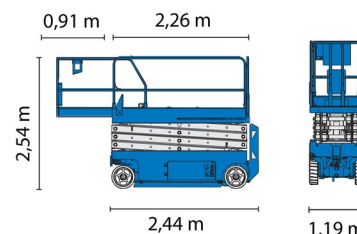

SCISSOR LIFT ELECTRIC

GENIE GS4047

Genie
A TEREX COMPANY

Hydraulic platforms and scissor lifts

» GENIE GS4047

Daily price	€ 165
2 to 4 days	€ 130 /day
Weekly price	€ 450
From 4 weeks	€ 375 /week

Working height	13,75 m
Loading capacity	350 kg
Length	2,44 m
Width	1,19 m
Height	2,54 m
Weight	3221 kg