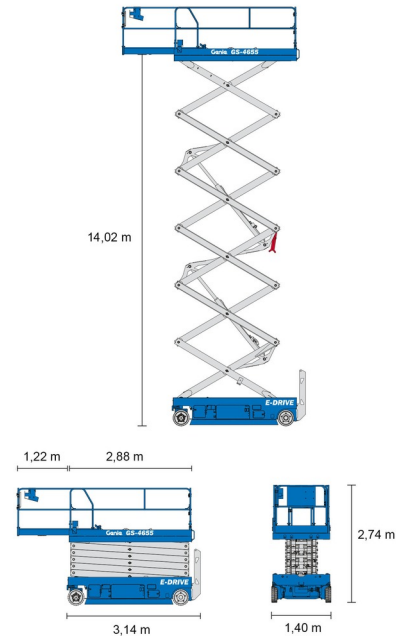

SCISSOR LIFT ELECTRIC

GENIE GS4047

Hydraulic platforms and scissor lifts

» GENIE GS4047

Working height	13,75 m
Loading capacity	350 kg
Length	2,44 m
Width	1,19 m
Height	2,54 m
Weight	3221 kg

ACCESSORIES

- Operator - CAT 1

- 1 socket in working platform
- Platform load indoors: 3 persons
- Battery

This scissor lift is only suited for indoor use.

Consult our website www.dumarent.be for the technical data sheet
If you have any questions about this machine or any accessory, please call us at +32(0)56 222 111 or send us an email.
There will be a cleaning and environmental charge if the machine is returned dirty or full of mud.