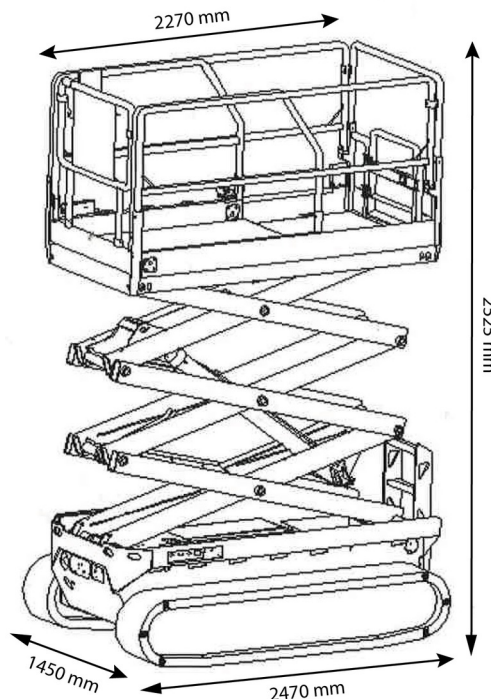

SCISSOR LIFT ELECTRIC

CF GTJZ1012LD

Hydraulic platforms and scissor lifts

» CF GTJZ1012LD

Daily price	€ 165
2 to 4 days	€ 130 /day
Weekly price	€ 450
From 4 weeks	€ 375 /week

Working height	12,00 m
Loading capacity	320 kg
Length	2,47 m
Width	1,45 m
Height	2,53 m
Weight	3030 kg

ACCESSORIES

- Operator - CAT 1

- 1 socket in working platform
- Platform load outdoors: 1 person
- Platform load indoors: 2 persons
- Battery

Consult our website www.dumarent.be for the technical data sheet