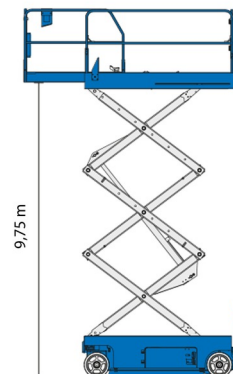

## » GENIE GS3246

Daily price	€ 130
2 to 4 days	€ 105 /day
Weekly price	€ 365
From 4 weeks	€ 320 /week

Working height	11,75 m
Loading capacity	318 kg
Length	2,41 m
Width	1,17 m
Height	2,39 m
Weight	2812 kg