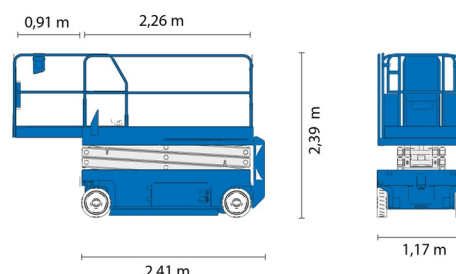

## » GENIE GS3246

Daily price	€ 130
2 to 4 days	€ 105 /day
Weekly price	€ 365
From 4 weeks	€ 320 /week

Working height	11,75 m
Loading capacity	318 kg
Length	2,41 m
Width	1,17 m
Height	2,39 m
Weight	2812 kg