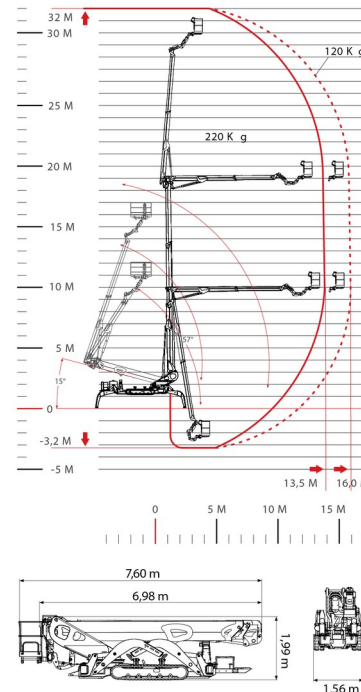

SCISSOR LIFT ELECTRIC

GENIE GS3246

Hydraulic platforms and scissor lifts

» GENIE GS3246

Daily price	€ 130
2 to 4 days	€ 105 /day
Weekly price	€ 365
From 4 weeks	€ 320 /week

Working height	11,75 m
Loading capacity	318 kg
Length	2,41 m
Width	1,17 m
Height	2,39 m
Weight	2812 kg

ACCESSORIES

- Operator - CAT 1

- 1 socket in working platform
- Platform load outdoors: 1 person
- Platform load indoors: 2 persons
- Battery

Consult our website www.dumarent.be for the technical data sheet