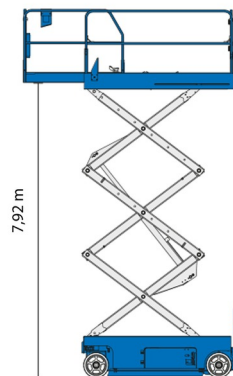

SCISSOR LIFT ELECTRIC

GENIE GS2646

Hydraulic platforms and scissor lifts

» GENIE GS2646

Working height	9,92 m
Loading capacity	454 kg
Length	2,41 m
Width	1,17 m
Height	2,26 m
Weight	2447 kg

ACCESSORIES

- Operator - CAT 1