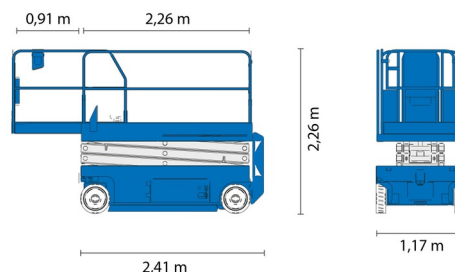

# GENIE GS2646

Hydraulic platforms and scissor lifts

» GENIE GS2646

Daily price	€ 120
2 to 4 days	€ 95 /day
Weekly price	€ 270
From 4 weeks	€ 220 /week

Working height	9,92 m
Loading capacity	454 kg
Length	2,41 m
Width	1,17 m
Height	2,26 m
Weight	2447 kg