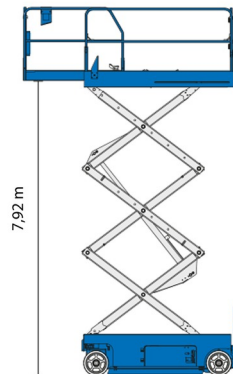

SCISSOR LIFT ELECTRIC

# GENIE GS2646

Hydraulic platforms and scissor lifts

» GENIE GS2646

Daily price	€ 120
2 to 4 days	€ 95 /day
Weekly price	€ 270
From 4 weeks	€ 220 /week

Working height	9,92 m
Loading capacity	454 kg
Length	2,41 m
Width	1,17 m
Height	2,26 m
Weight	2447 kg