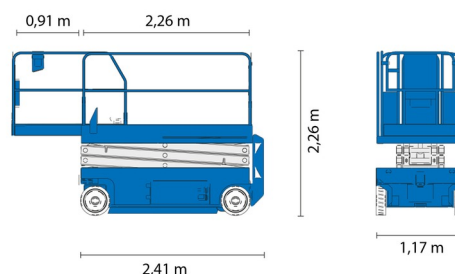

SCISSOR LIFT ELECTRIC

GENIE GS2646

Hydraulic platforms and scissor lifts

» GENIE GS2646

Working height	9,92 m
Loading capacity	454 kg
Length	2,41 m
Width	1,17 m
Height	2,26 m
Weight	2447 kg

ACCESSORIES

- Operator - CAT 1