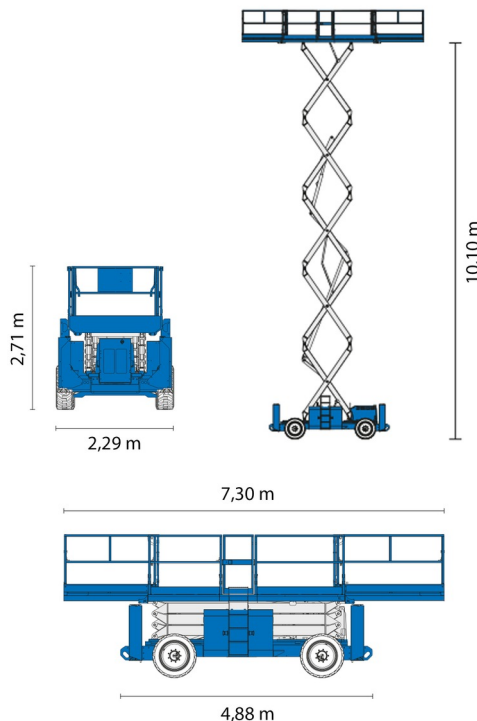

SCISSOR LIFT ELECTRIC

GENIE GS2632

Hydraulic platforms and scissor lifts

» GENIE GS2632

Working height	9,92 m
Loading capacity	227 kg
Length	2,44 m
Width	0,81 m
Height	2,26 m
Weight	1956 kg

ACCESSORIES

- Operator - CAT 1