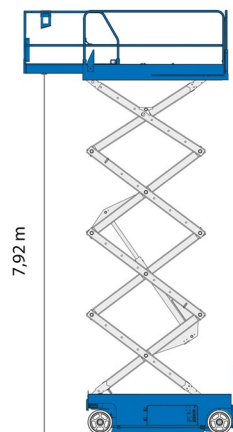

SCISSOR LIFT ELECTRIC

## » GENIE GS2632

Daily price	€ 120
2 to 4 days	€ 95 /day
Weekly price	€ 270
From 4 weeks	€ 220 /week

Working height	9,92 m
Loading capacity	227 kg
Length	2,44 m
Width	0,81 m
Height	2,26 m
Weight	1956 kg