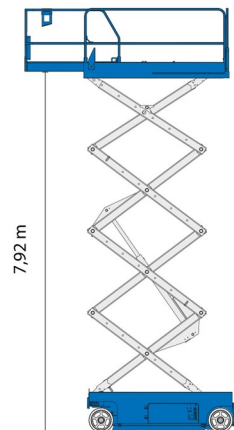

SCISSOR LIFT ELECTRIC

# GENIE GS2632

Hydraulic platforms and scissor lifts

» GENIE GS2632

Daily price	€ 120
2 to 4 days	€ 95 /day
Weekly price	€ 270
From 4 weeks	€ 220 /week

Working height	9,92 m
Loading capacity	227 kg
Length	2,44 m
Width	0,81 m
Height	2,26 m
Weight	1956 kg