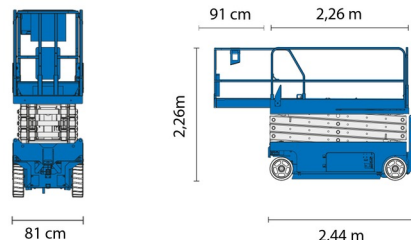

ACCESSORIES

- Operator - CAT 1

- 1 socket in working platform
- Platform load indoors: 2 persons
- Battery

This scissor lift is only suited for indoor use.

Consult our website www.dumarent.be for the technical data sheet
If you have any questions about this machine or any accessory, please call us at +32(0)56 222 111 or send us an email.

There will be a cleaning and environmental charge if the machine is returned dirty or full of mud.

* All prices are VAT excluded.
* A deposit may be requested.

duma rent
on different places !

Duma Rent bvba - Torkonjestraat 23, BE-8510 Marke
T +32(0)56 222 111 • Fax +32(0)56 716 141
info@dumarent.be • www.dumarent.be

Region West-Flanders
056 222 111

Region East-Flanders
09 228 28 22

Region Antwerp
03 887 87 81

Region Brussels
02 705 05 09

Region Charleroi
071 33 36 38