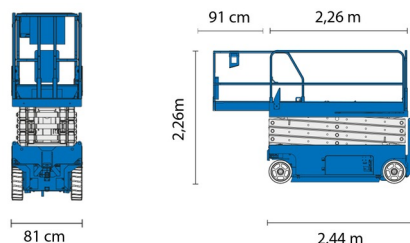

ACCESSORIES

- Operator - CAT 1

- 1 socket in working platform
- Platform load indoors: 2 persons
- Battery

This scissor lift is only suited for indoor use.

Consult our website www.dumarent.be for the technical data sheet

If you have any questions about this machine or any accessory, please call us at +32(0)56 222 111 or send us an email.

There will be a cleaning and environmental charge if the machine is returned dirty or full of mud.

* All prices are VAT excluded.

* A deposit may be requested.