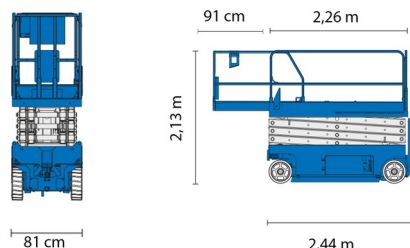

# GENIE GS2032

Hydraulic platforms and scissor lifts

» GENIE GS2032

Working height	8,10 m
Loading capacity	363 kg
Length	2,44 m
Width	0,81 m
Height	2,13 m
Weight	1825 kg

ACCESSORIES

- Operator - CAT 1

- 1 socket in working platform
- Platform load indoors: 2 persons
- Platform load outdoors: 1 person
- Battery