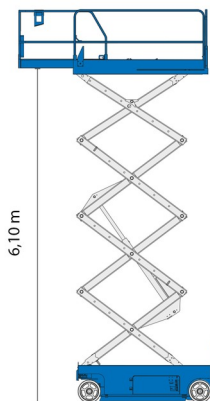

# GENIE GS2032

Hydraulic platforms and scissor lifts

» GENIE GS2032

Working height	8,10 m
Loading capacity	363 kg
Length	2,44 m
Width	0,81 m
Height	2,13 m
Weight	1825 kg

ACCESSORIES

- Operator - CAT 1

- 1 socket in working platform
- Platform load indoors: 2 persons
- Platform load outdoors: 1 person
- Battery