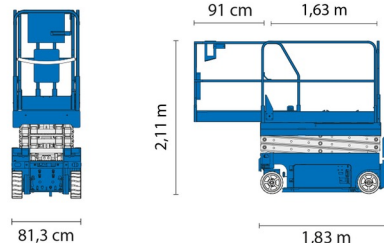

SCISSOR LIFT ELECTRIC

GENIE GS1932

Hydraulic platforms and scissor lifts

» GENIE GS1932

Daily price	€ 100
2 to 4 days	€ 80 /day
Weekly price	€ 235
From 4 weeks	€ 185 /week

Working height	7,79 m
Loading capacity	227 kg
Length	1,83 m
Width	0,81 m
Height	2,11 m
Weight	1498 kg