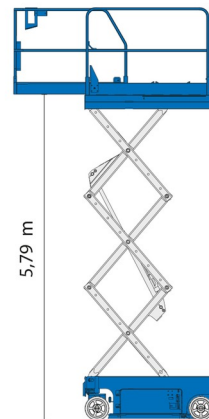

SCISSOR LIFT ELECTRIC

GENIE GS1932

Hydraulic platforms and scissor lifts

» GENIE GS1932

Daily price	€ 100
2 to 4 days	€ 80 /day
Weekly price	€ 235
From 4 weeks	€ 185 /week

Working height	7,79 m
Loading capacity	227 kg
Length	1,83 m
Width	0,81 m
Height	2,11 m
Weight	1498 kg